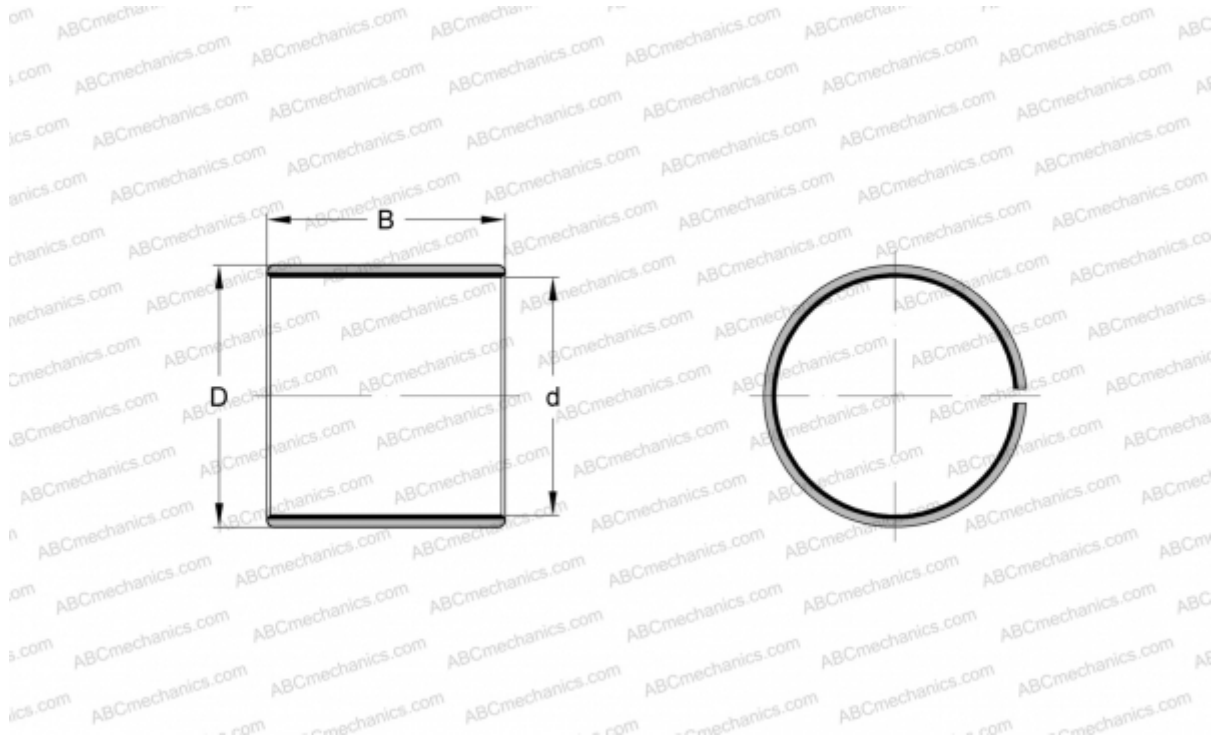

## PCM 161825 E SKF

Plain bushes

TYPE: Plain bearings, Bushings, thrust washers and strips, Bushings, Without flange, Maintenance-free, PTFE composite (SKF)

#### DIMENSIONS, MM

d	16,000
D	18,000
B	25,000

**WEIGHT, KG** 0,010

**MANUFACTURER** [SKF](#)