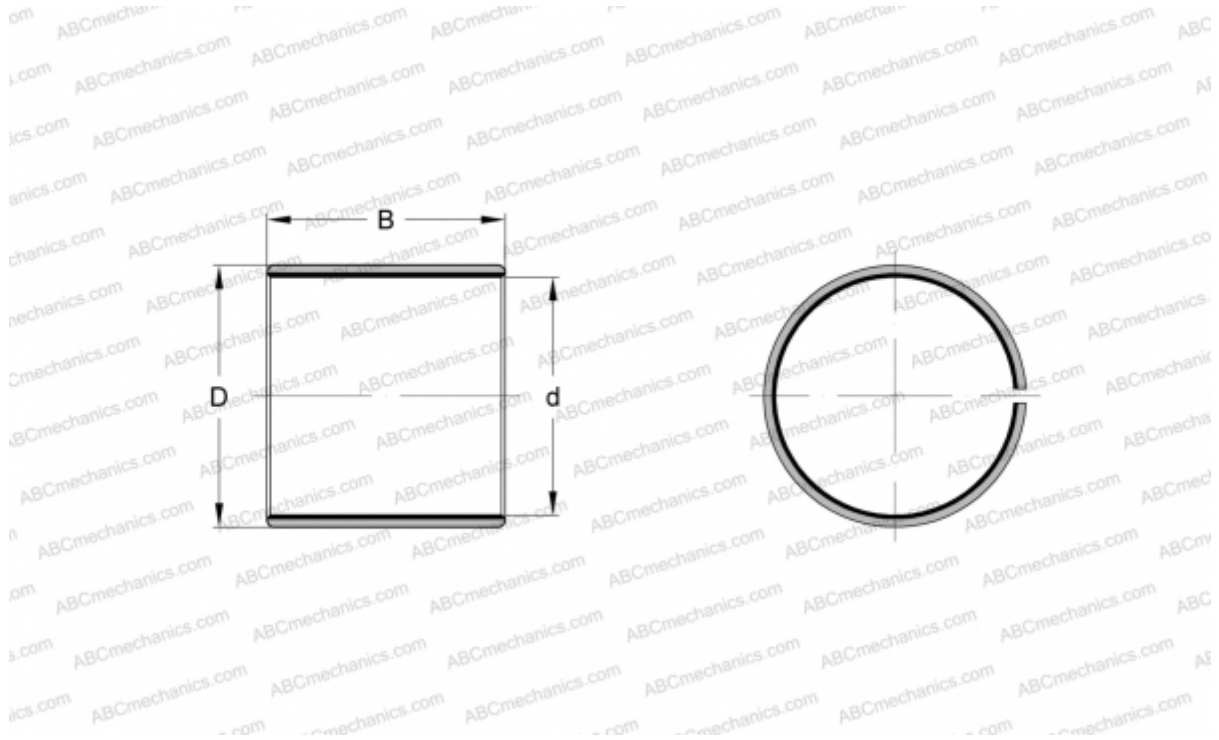

## PCM 182020 E SKF

Plain bushes

TYPE: Plain bearings, Bushings, thrust washers and strips, Bushings, Without flange, Maintenance-free, PTFE composite (SKF)

#### DIMENSIONS, MM

|   |        |
|---|--------|
| d | 18,000 |
| D | 20,000 |
| B | 20,000 |

**WEIGHT, KG** 0,009

**MANUFACTURER** [SKF](#)