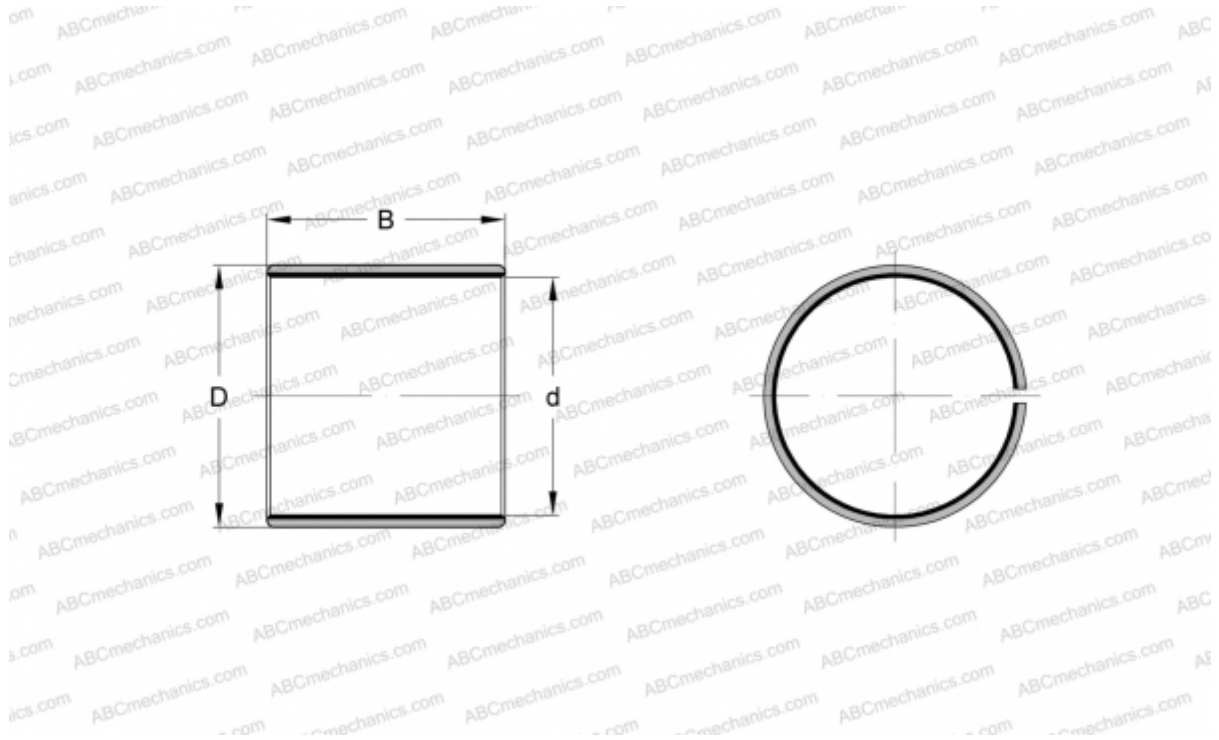

## PCM 182025 E SKF

Plain bushes

TYPE: Plain bearings, Bushings, thrust washers and strips, Bushings, Without flange, Maintenance-free, PTFE composite (SKF)

#### DIMENSIONS, MM

d	18,000
D	20,000
B	25,000

**WEIGHT, KG** 0,011

**MANUFACTURER** [SKF](#)