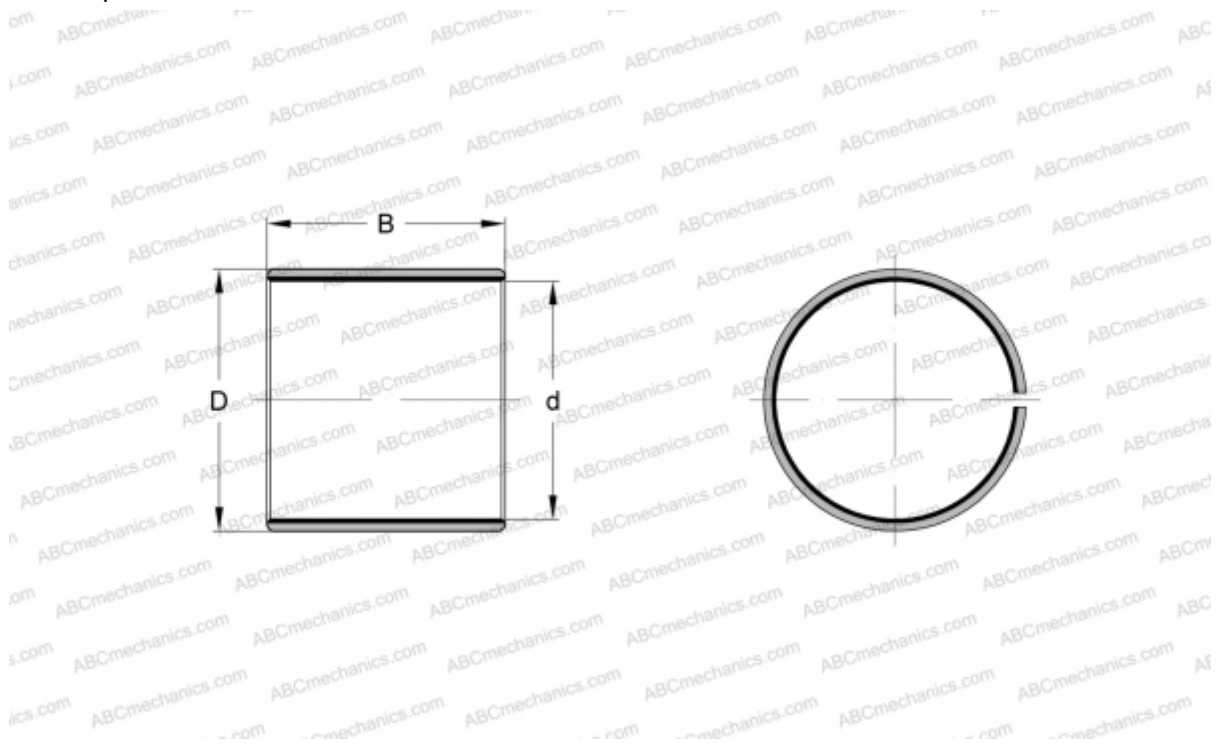

PCM 202310 E SKF

Plain bushes

TYPE: Plain bearings, Bushings, thrust washers and strips, Bushings, Without flange, Maintenance-free, PTFE composite (SKF)

Technical specification

DIMENSIONS, MM

d	20,000
D	23,000
B	10,000