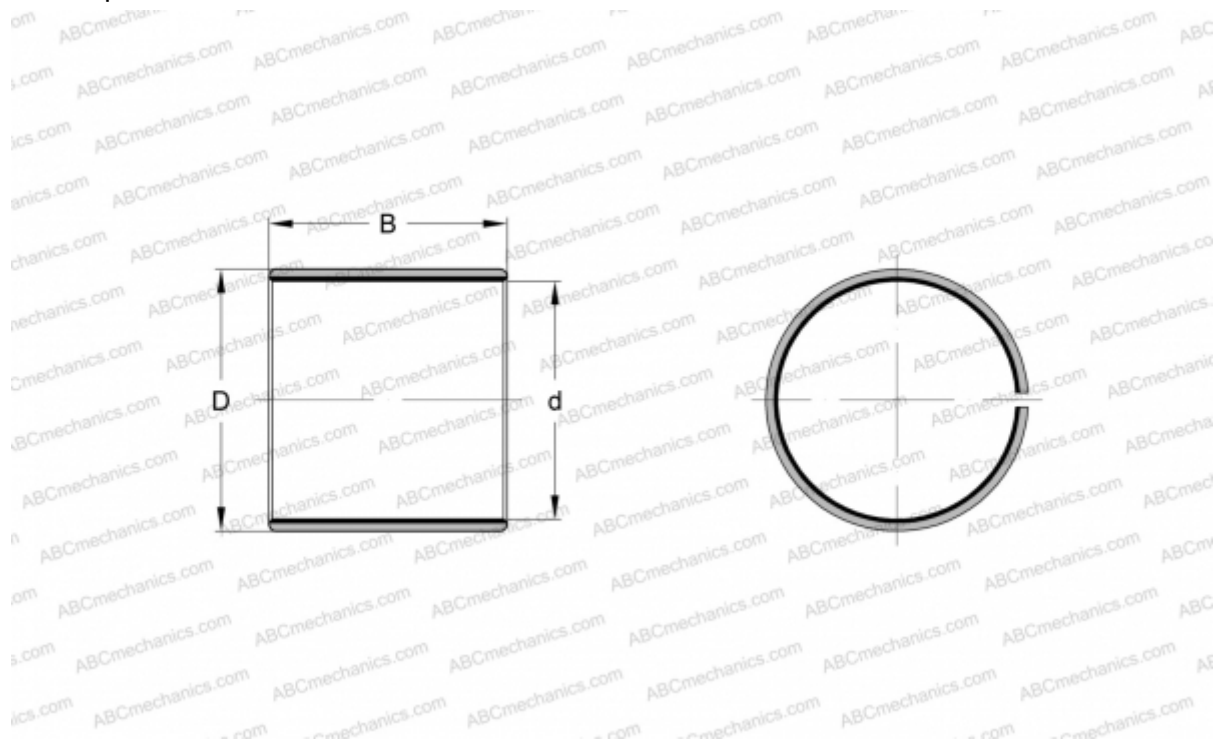

PCM 202315 E SKF

Plain bushes

TYPE: Plain bearings, Bushings, thrust washers and strips, Bushings, Without flange, Maintenance-free, PTFE composite (SKF)

Technical specification

DIMENSIONS, MM

d	20,000
D	23,000
B	15,000