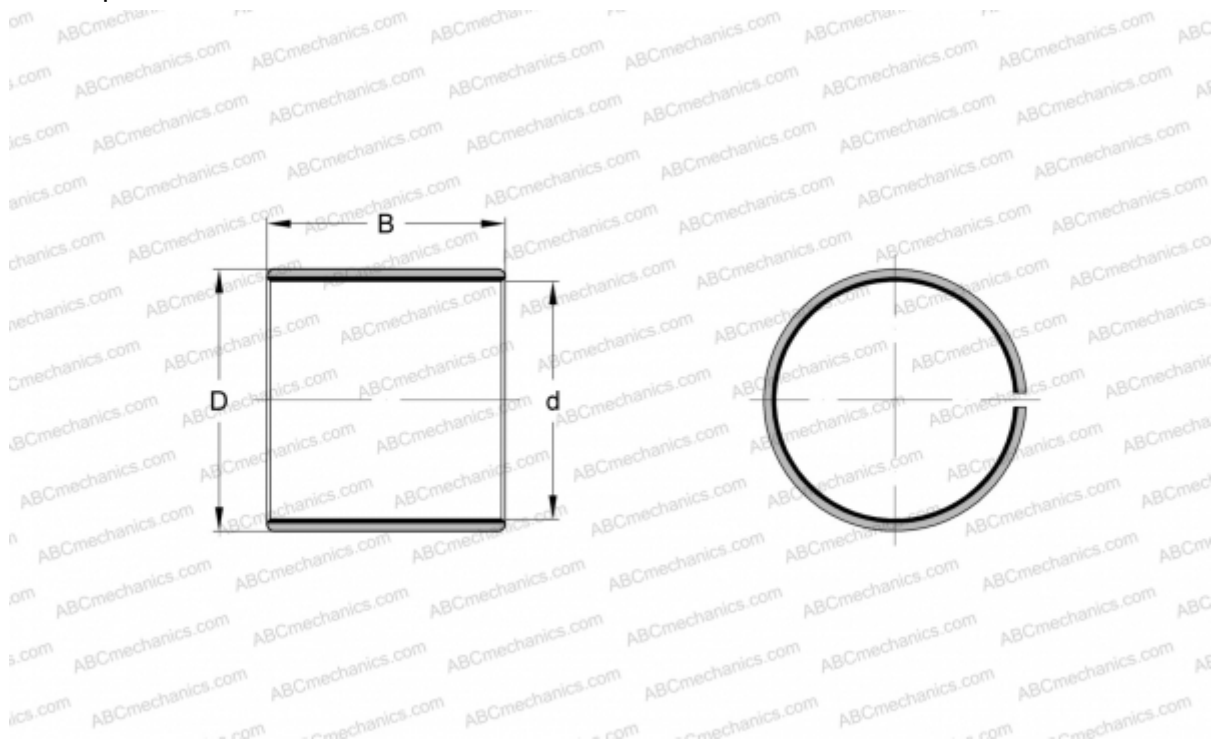

## PCM 202320 E SKF

Plain bushes

TYPE: Plain bearings, Bushings, thrust washers and strips, Bushings, Without flange, Maintenance-free, PTFE composite (SKF)

#### DIMENSIONS, MM

d	20,000
D	23,000
B	20,000

**WEIGHT, KG** 0,015

**MANUFACTURER** [SKF](#)