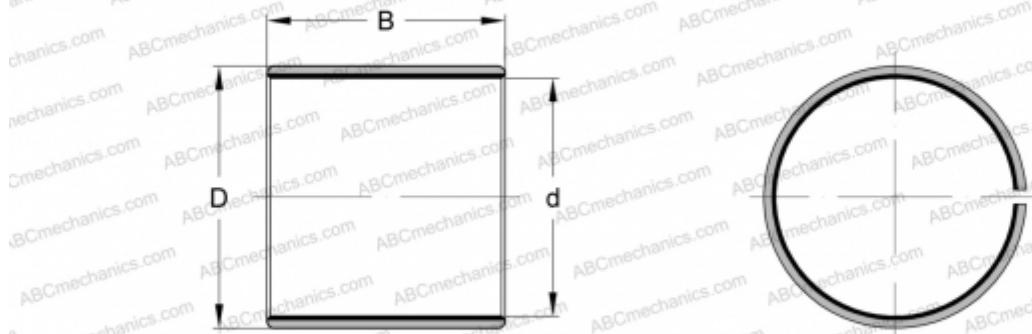

PCM 202325 E SKF

Plain bushes

TYPE: Plain bearings, Bushings, thrust washers and strips, Bushings, Without flange, Maintenance-free, PTFE composite (SKF)

Technical specification

DIMENSIONS, MM

d	20,000
D	23,000
B	25,000