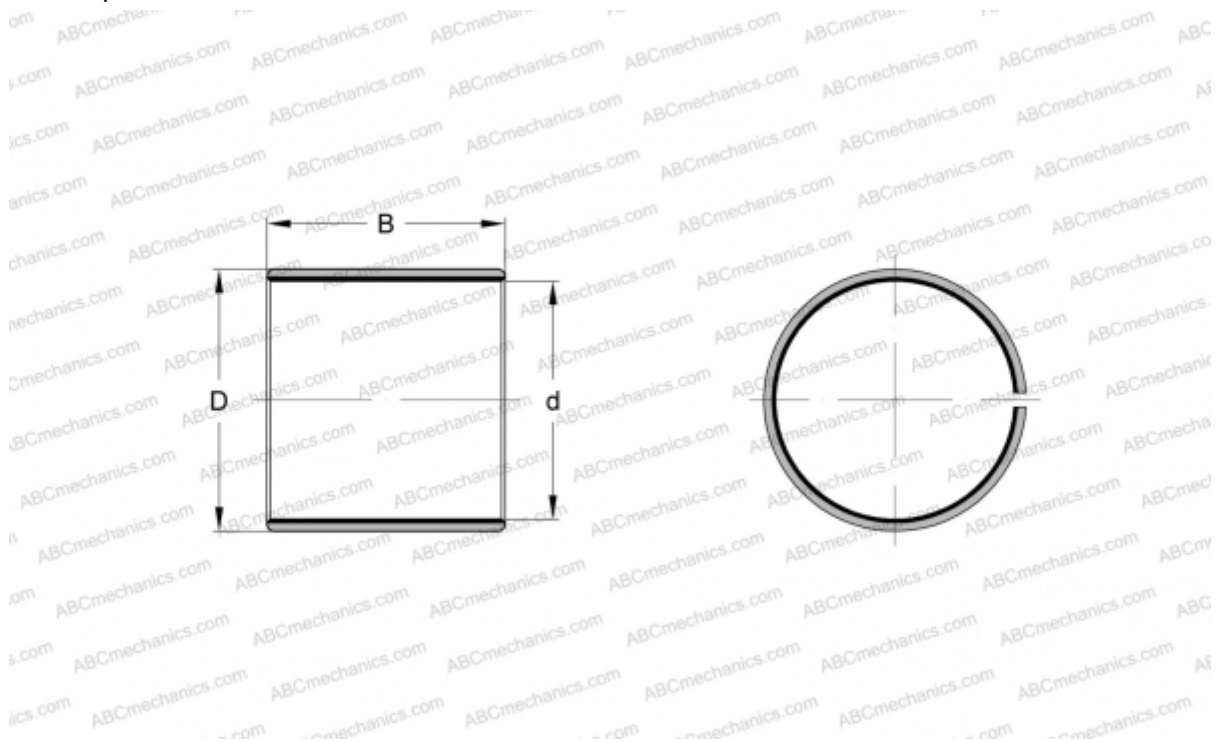

PCM 202330 E SKF

Plain bushes

TYPE: Plain bearings, Bushings, thrust washers and strips, Bushings, Without flange, Maintenance-free, PTFE composite (SKF)

Technical specification

DIMENSIONS, MM

d	20,000
D	23,000
B	30,000