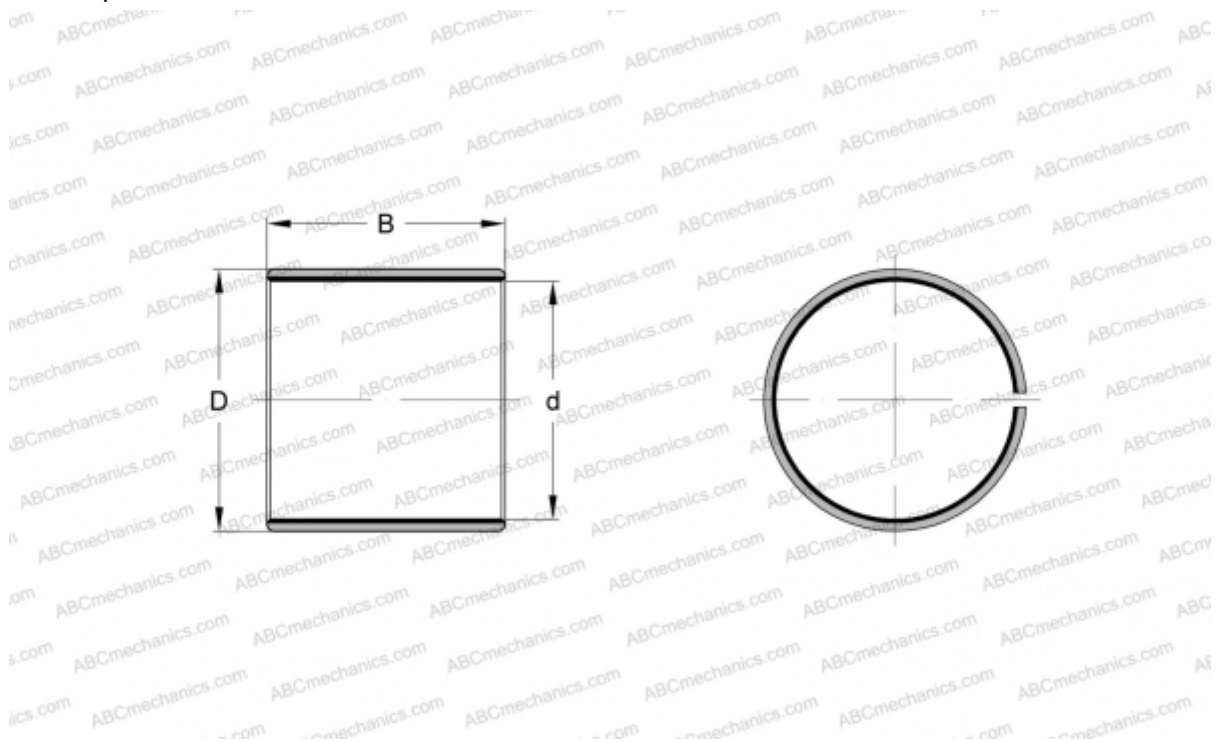

PCM 222520 E SKF

Plain bushes

TYPE: Plain bearings, Bushings, thrust washers and strips, Bushings, Without flange, Maintenance-free, PTFE composite (SKF)

Technical specification

DIMENSIONS, MM

d	22,000
D	25,000
B	20,000