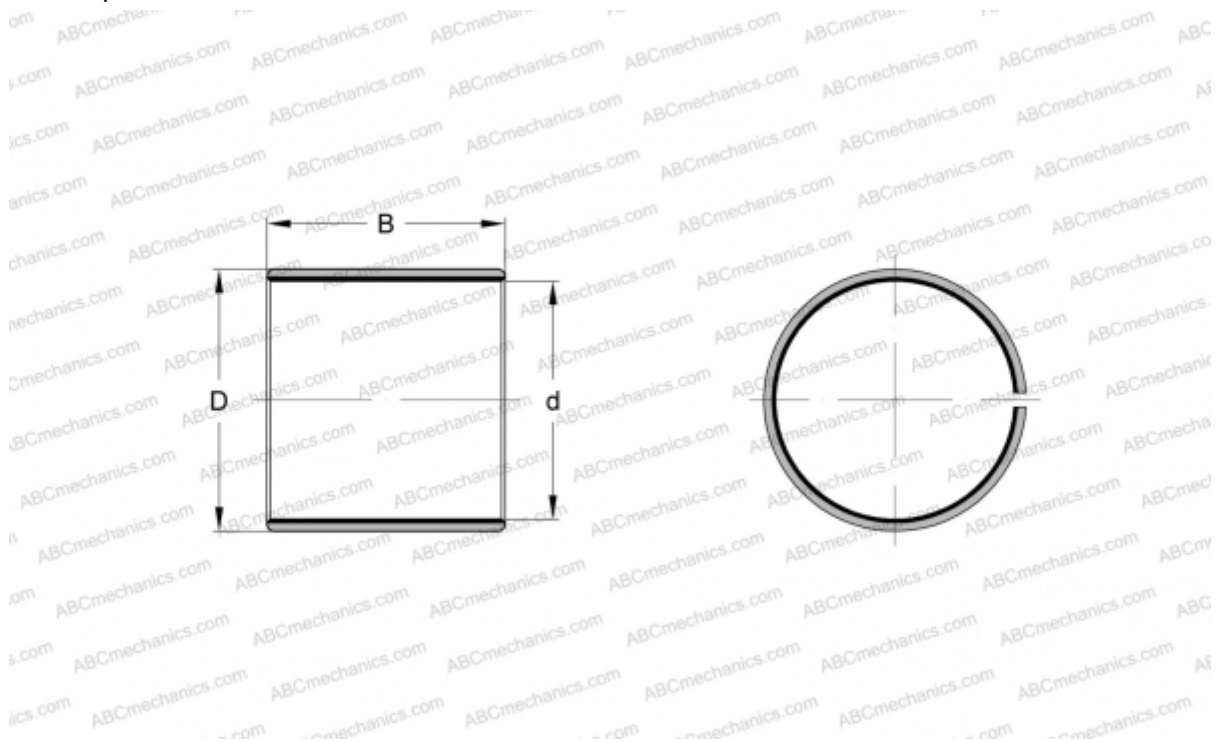

PCM 222525 E SKF

Plain bushes

TYPE: Plain bearings, Bushings, thrust washers and strips, Bushings, Without flange, Maintenance-free, PTFE composite (SKF)

Technical specification

DIMENSIONS, MM

d	22,000
D	25,000
B	25,000