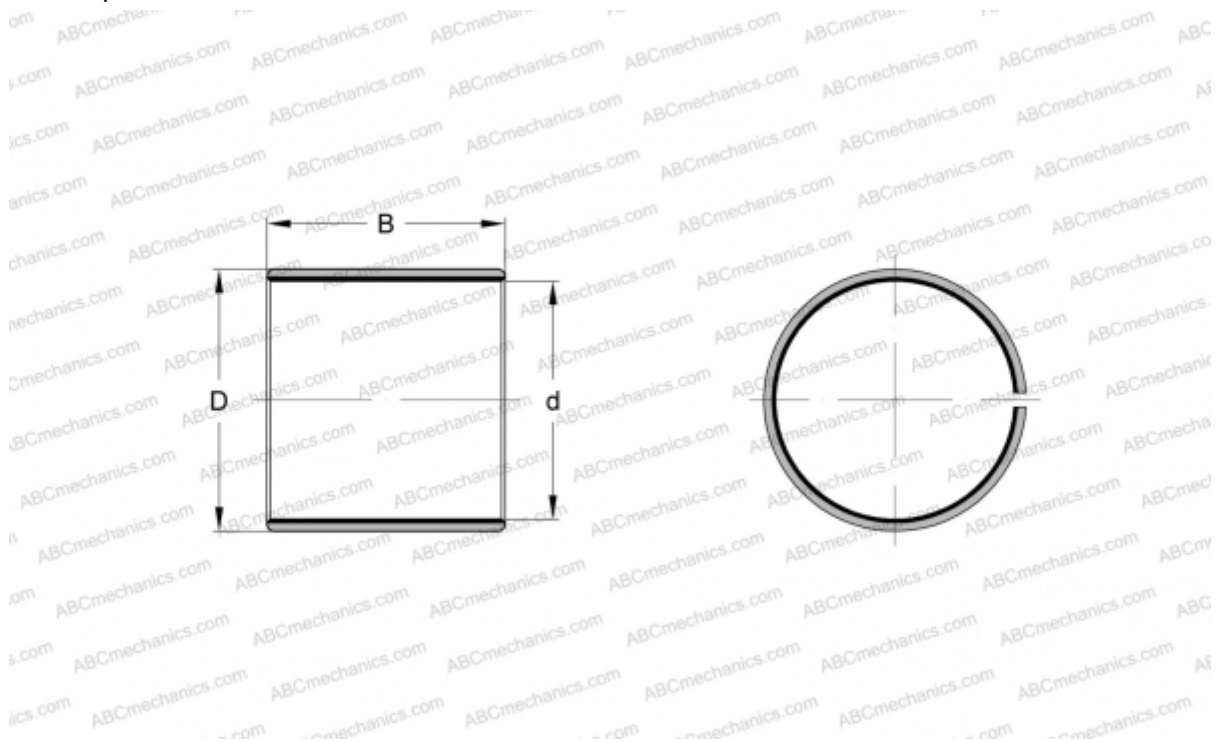

## PCM 222530 E SKF

Plain bushes

TYPE: Plain bearings, Bushings, thrust washers and strips, Bushings, Without flange, Maintenance-free, PTFE composite (SKF)

#### DIMENSIONS, MM

|   |        |
|---|--------|
| d | 22,000 |
| D | 25,000 |
| B | 30,000 |

**WEIGHT, KG** 0,025

**MANUFACTURER** [SKF](#)