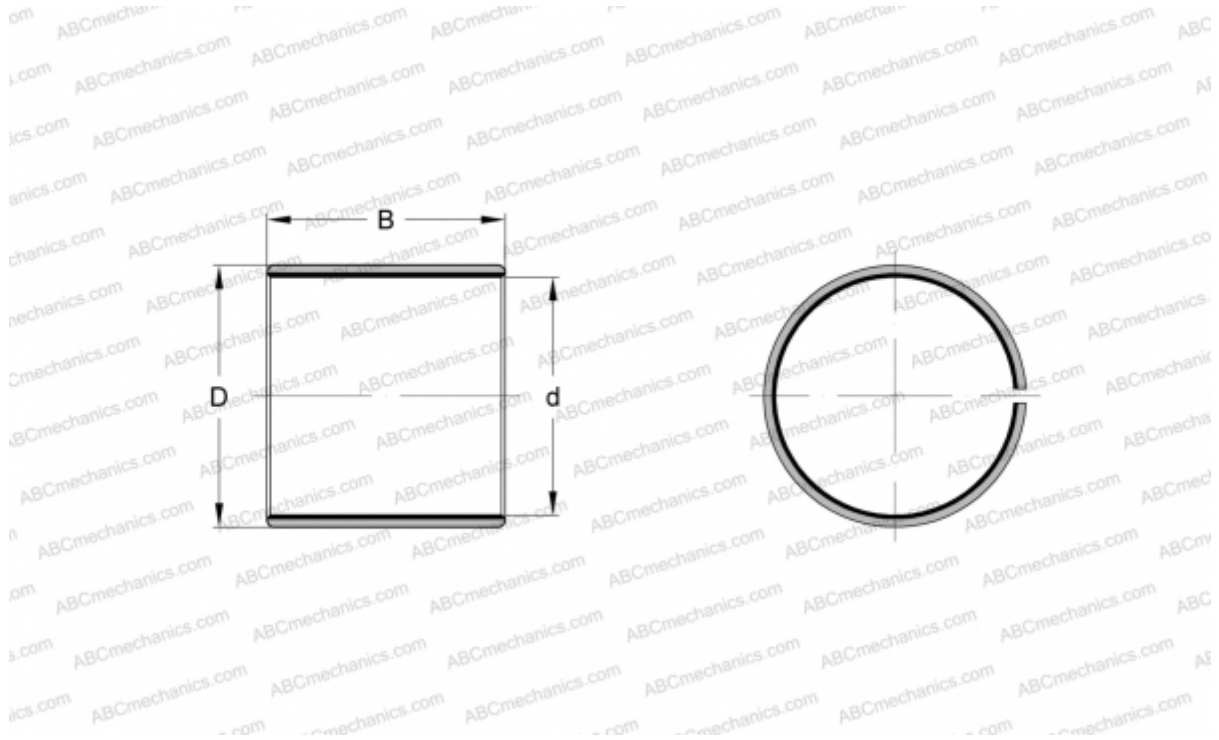

## PCM 242715 E SKF

Plain bushes

TYPE: Plain bearings, Bushings, thrust washers and strips, Bushings, Without flange, Maintenance-free, PTFE composite (SKF)

#### DIMENSIONS, MM

d	24,000
D	27,000
B	15,000

**WEIGHT, KG** 0,013

**MANUFACTURER** [SKF](#)