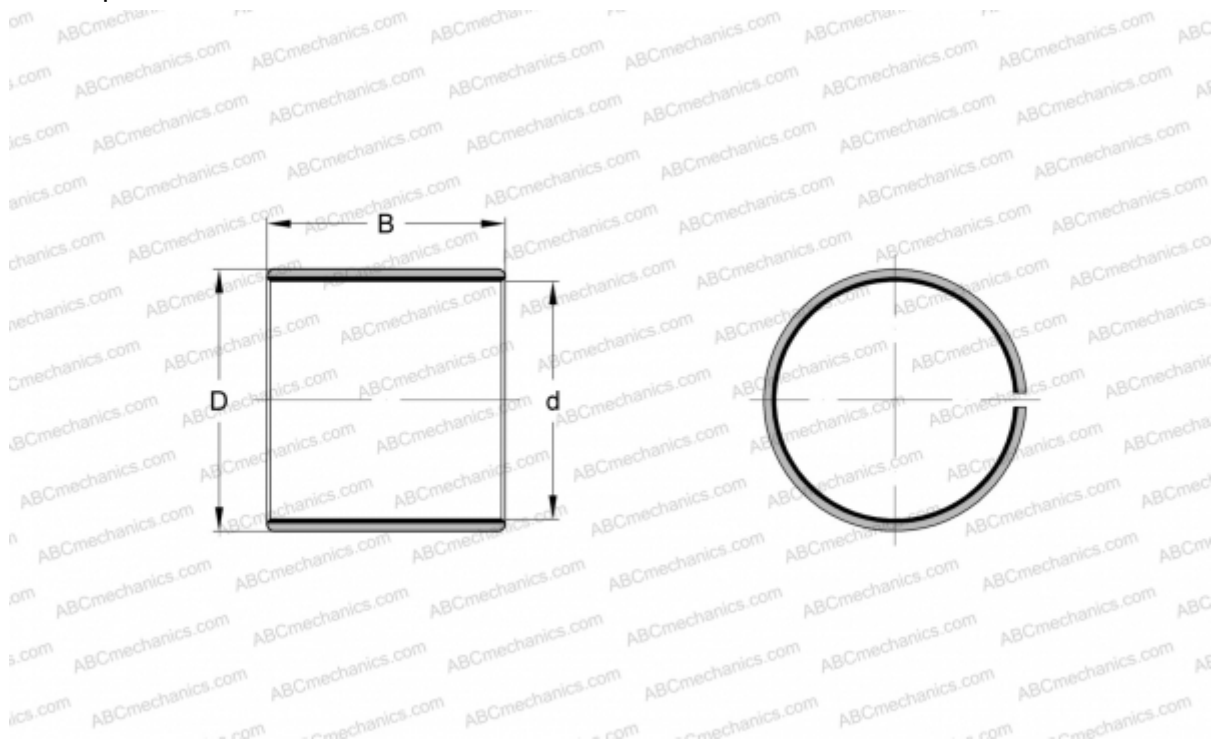

PCM 242720 E SKF

Plain bushes

TYPE: Plain bearings, Bushings, thrust washers and strips, Bushings, Without flange, Maintenance-free, PTFE composite (SKF)

Technical specification

DIMENSIONS, MM

d	24,000
D	27,000
B	20,000

WEIGHT, KG 0,018

MANUFACTURER [SKF](#)

REPLACES

PCM 242720 B