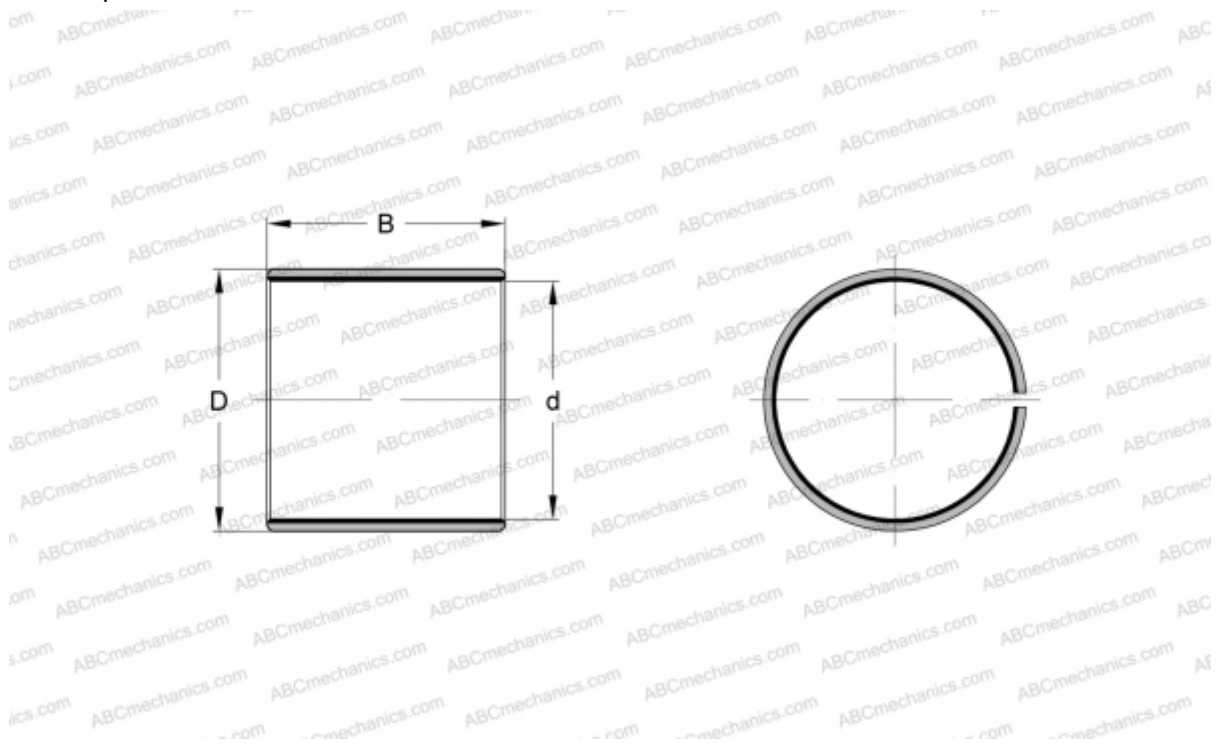

PCM 242725 E SKF

Plain bushes

TYPE: Plain bearings, Bushings, thrust washers and strips, Bushings, Without flange, Maintenance-free, PTFE composite (SKF)

Technical specification

DIMENSIONS, MM

d	24,000
D	27,000
B	25,000