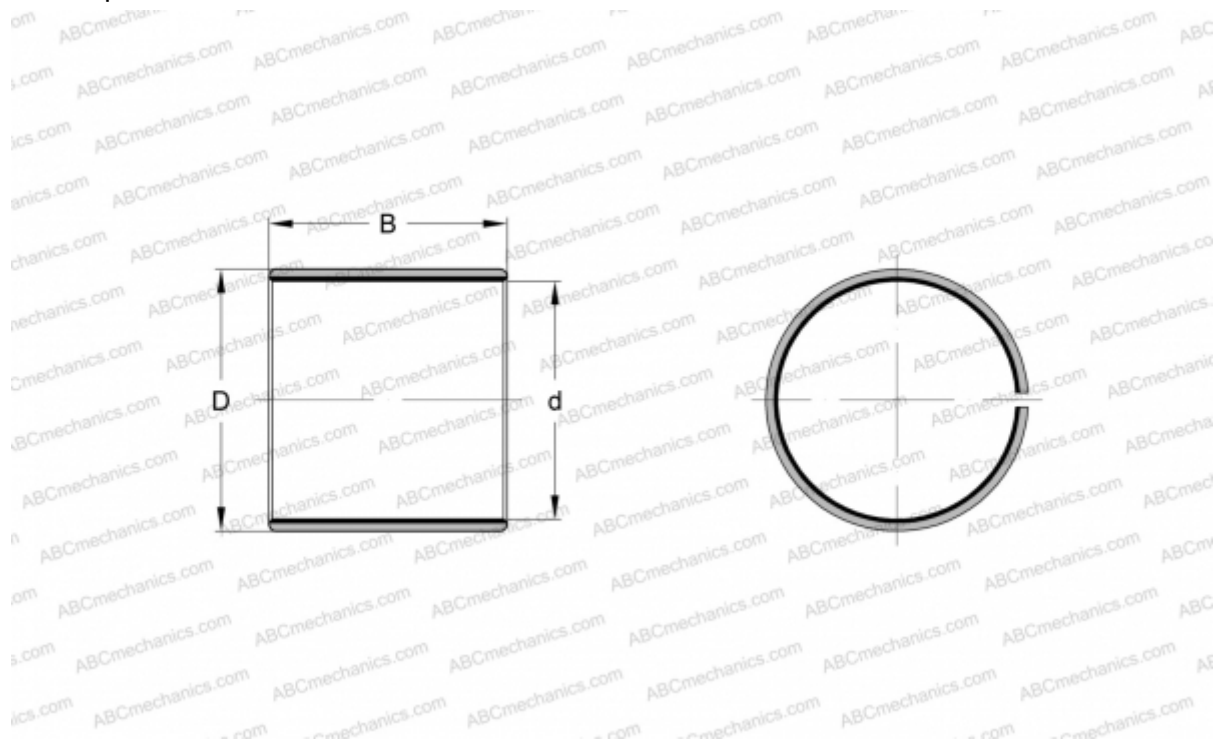

PCM 252820 E SKF

Plain bushes

TYPE: Plain bearings, Bushings, thrust washers and strips, Bushings, Without flange, Maintenance-free, PTFE composite (SKF)

Technical specification

DIMENSIONS, MM

d	25,000
D	28,000
B	20,000

WEIGHT, KG 0,018

MANUFACTURER [SKF](#)

REPLACES

PCM 252820 B