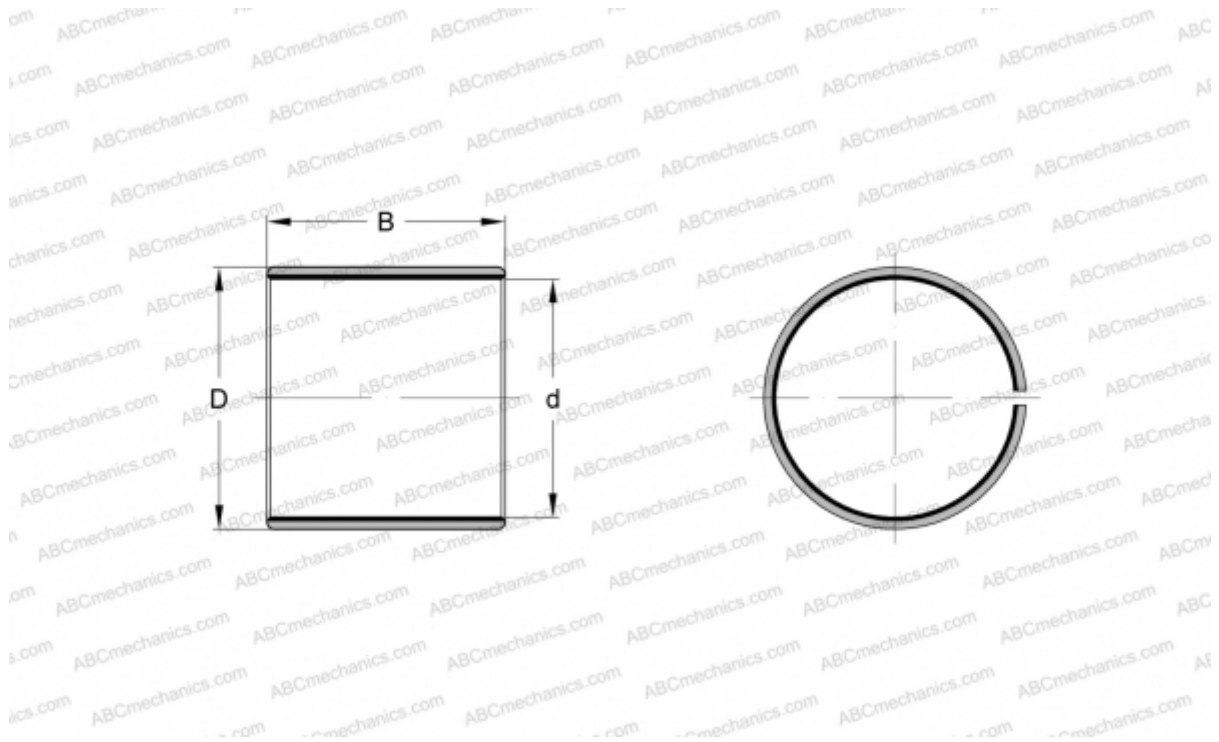

PCM 252840 E SKF

Plain bushes

TYPE: Plain bearings, Bushings, thrust washers and strips, Bushings, Without flange, Maintenance-free, PTFE composite (SKF)

Technical specification

DIMENSIONS, MM

d	25,000
D	28,000
B	40,000

WEIGHT, KG 0,037

MANUFACTURER [SKF](#)

REPLACES

PCM 252840 B