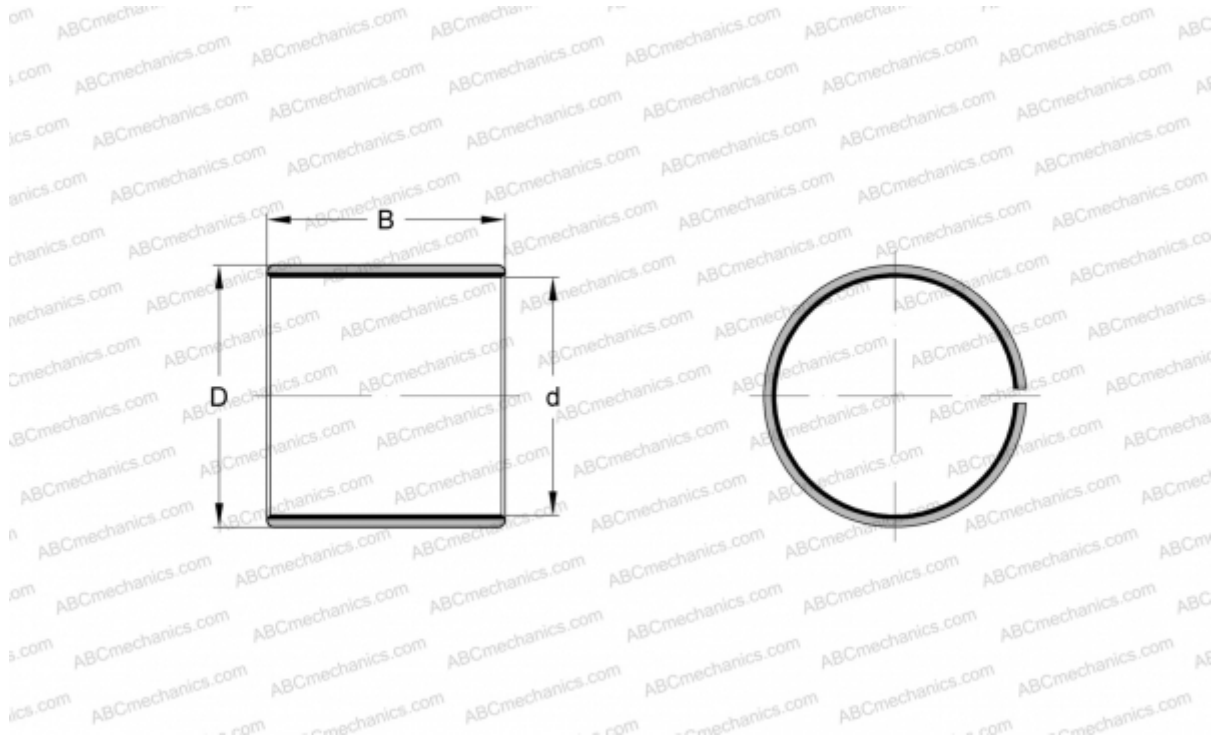

PCM 283230 E SKF

Plain bushes

TYPE: Plain bearings, Bushings, thrust washers and strips, Bushings, Without flange, Maintenance-free, PTFE composite (SKF)

Technical specification

DIMENSIONS, MM

d	28,000
D	32,000
B	30,000

WEIGHT, KG 0,042

MANUFACTURER [SKF](#)

REPLACES

PCM 283230 B