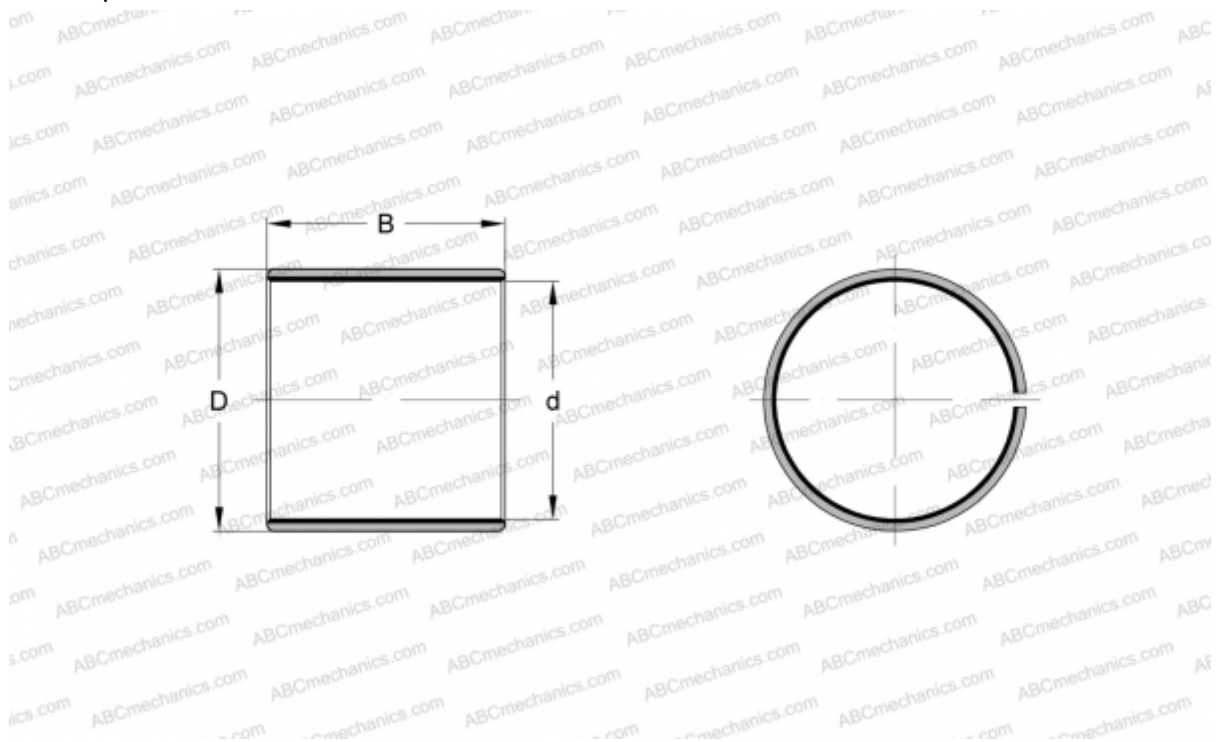

PCM 303420 E SKF

Plain bushes

TYPE: Plain bearings, Bushings, thrust washers and strips, Bushings, Without flange, Maintenance-free, PTFE composite (SKF)

Technical specification

DIMENSIONS, MM

d	30,000
D	34,000
B	20,000

WEIGHT, KG 0,030

MANUFACTURER [SKF](#)

REPLACES

PCM 303420 B