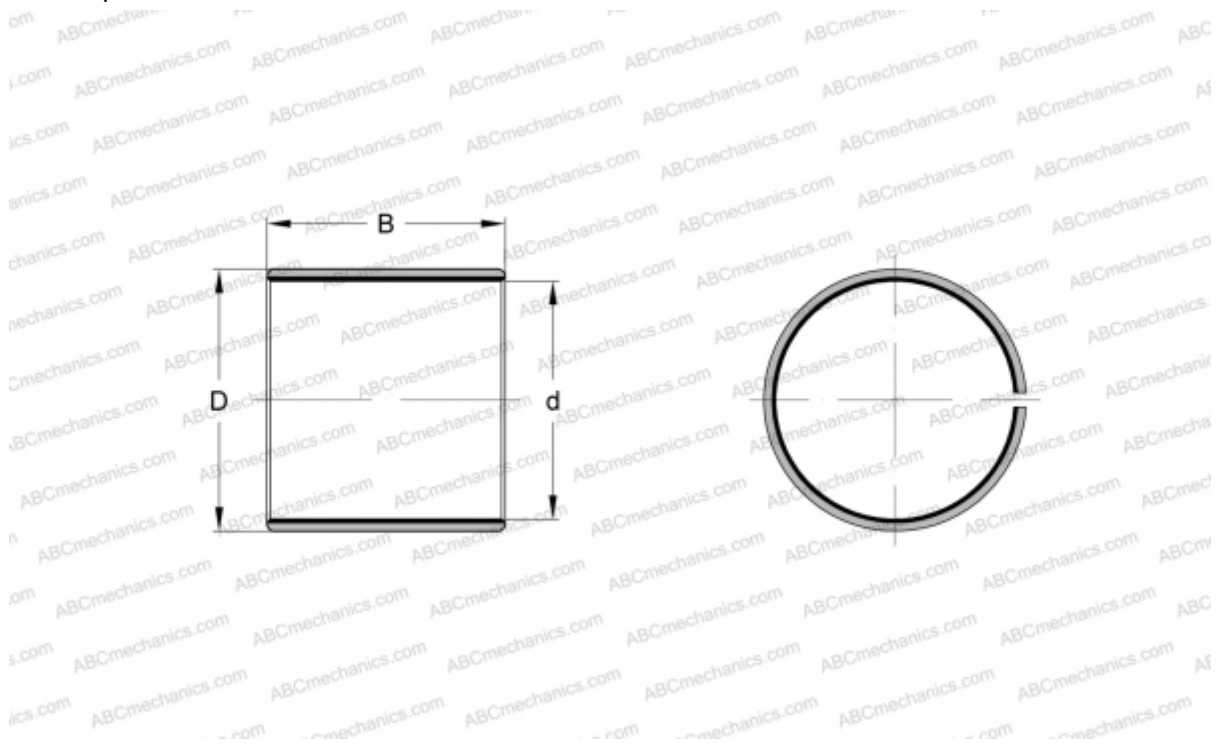

## PCM 303425 E SKF

Plain bushes

TYPE: Plain bearings, Bushings, thrust washers and strips, Bushings, Without flange, Maintenance-free, PTFE composite (SKF)

#### DIMENSIONS, MM

d	30,000
D	34,000
B	25,000

**WEIGHT, KG** 0,037

**MANUFACTURER** [SKF](#)