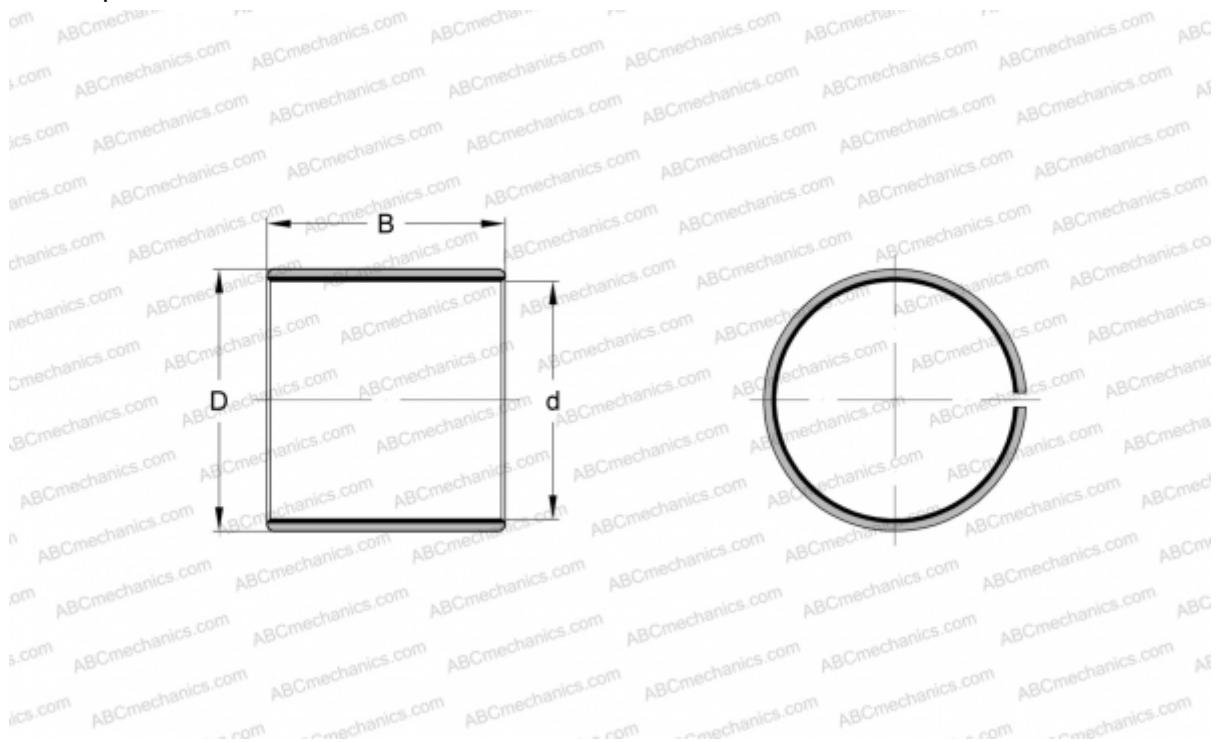

PCM 303430 E SKF

Plain bushes

TYPE: Plain bearings, Bushings, thrust washers and strips, Bushings, Without flange, Maintenance-free, PTFE composite (SKF)

Technical specification

DIMENSIONS, MM

d	30,000
D	34,000
B	30,000

WEIGHT, KG 0,045

MANUFACTURER [SKF](#)

REPLACES

PCM 303430 B