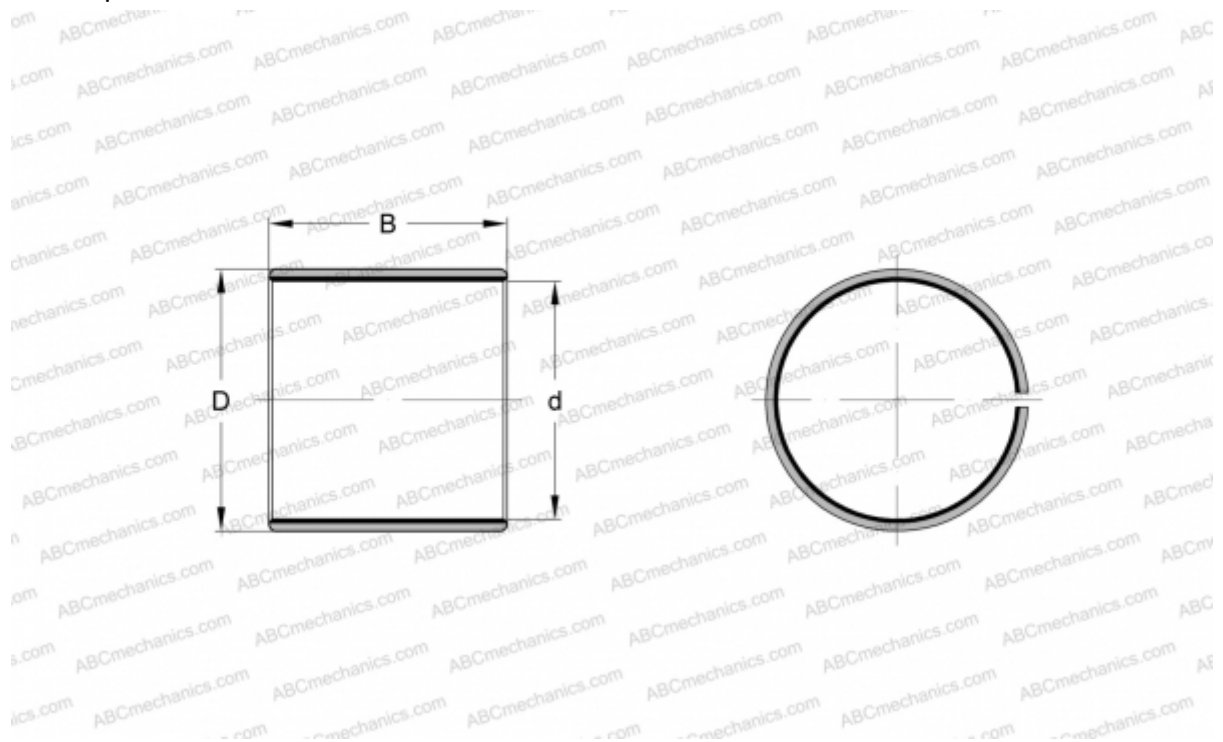

PCM 323620 E SKF

Plain bushes

TYPE: Plain bearings, Bushings, thrust washers and strips, Bushings, Without flange, Maintenance-free, PTFE composite (SKF)

Technical specification

DIMENSIONS, MM

d	32,000
D	36,000
B	20,000