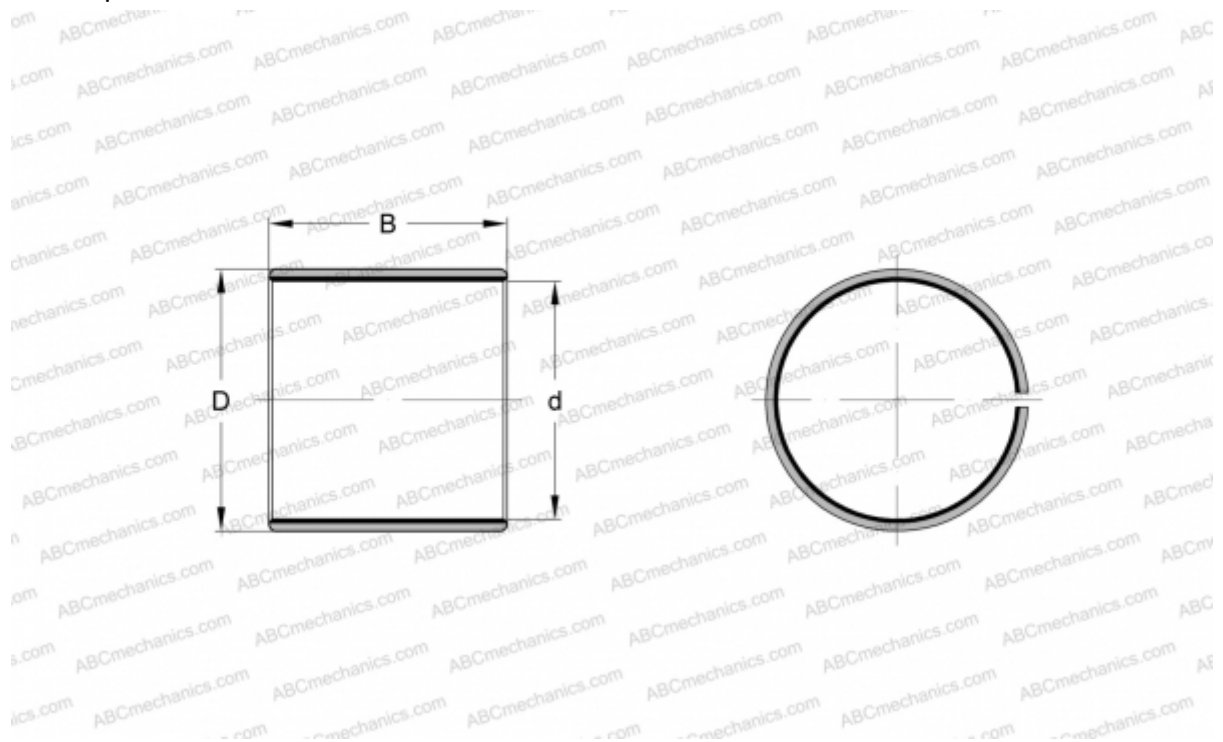

PCM 353950 E SKF

Plain bushes

TYPE: Plain bearings, Bushings, thrust washers and strips, Bushings, Without flange, Maintenance-free, PTFE composite (SKF)

Technical specification

DIMENSIONS, MM

d	35,000
D	39,000
B	50,000