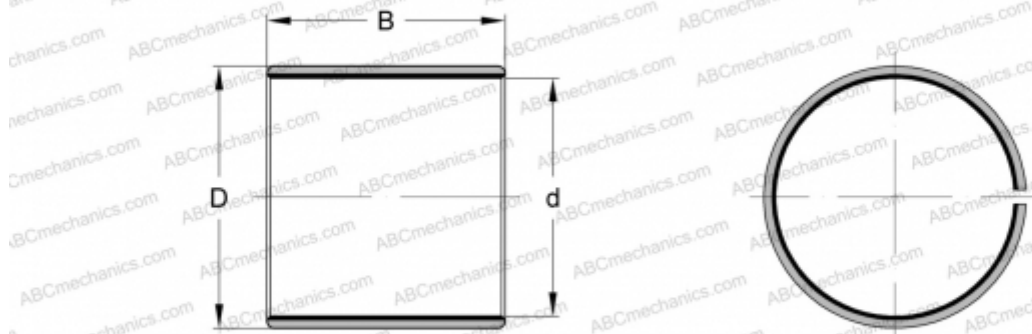

PCM 404420 E SKF

Plain bushes

TYPE: Plain bearings, Bushings, thrust washers and strips, Bushings, Without flange, Maintenance-free, PTFE composite (SKF)

Technical specification

DIMENSIONS, MM

d	40,000
D	44,000
B	20,000

WEIGHT, KG 0,039

MANUFACTURER [SKF](#)

REPLACES

PCM 404420 B