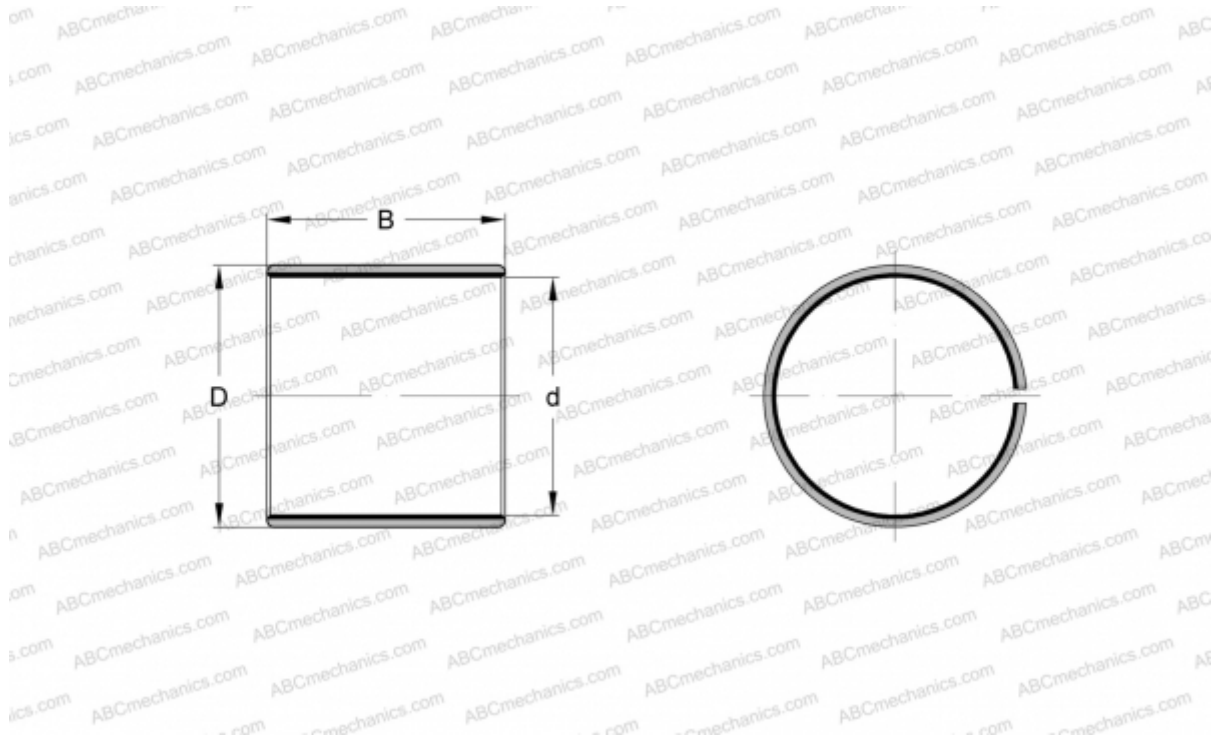

PCM 404450 E SKF

Plain bushes

TYPE: Plain bearings, Bushings, thrust washers and strips, Bushings, Without flange, Maintenance-free, PTFE composite (SKF)

Technical specification

DIMENSIONS, MM

d	40,000
D	44,000
B	50,000

WEIGHT, KG 0,098

MANUFACTURER [SKF](#)

REPLACES

PCM 404450 B