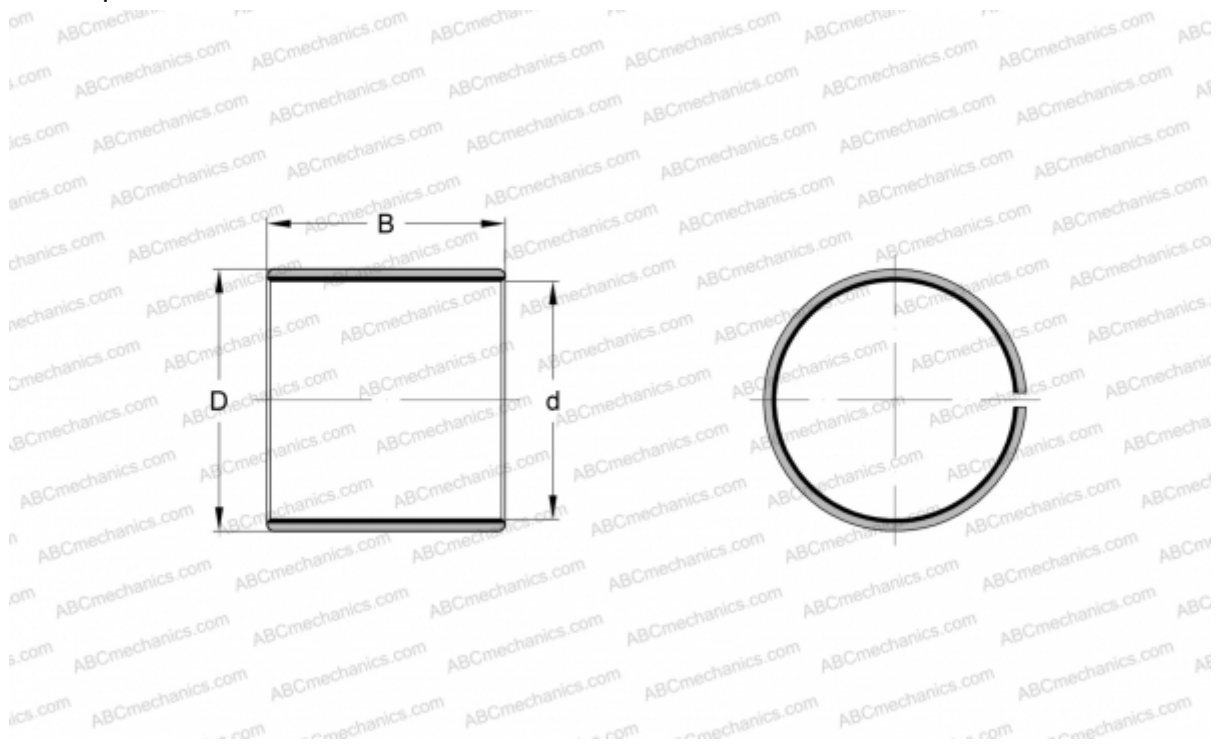

PCM 455020 E SKF

Plain bushes

TYPE: Plain bearings, Bushings, thrust washers and strips, Bushings, Without flange, Maintenance-free, PTFE composite (SKF)

Technical specification

DIMENSIONS, MM

d	45,000
D	50,000
B	20,000