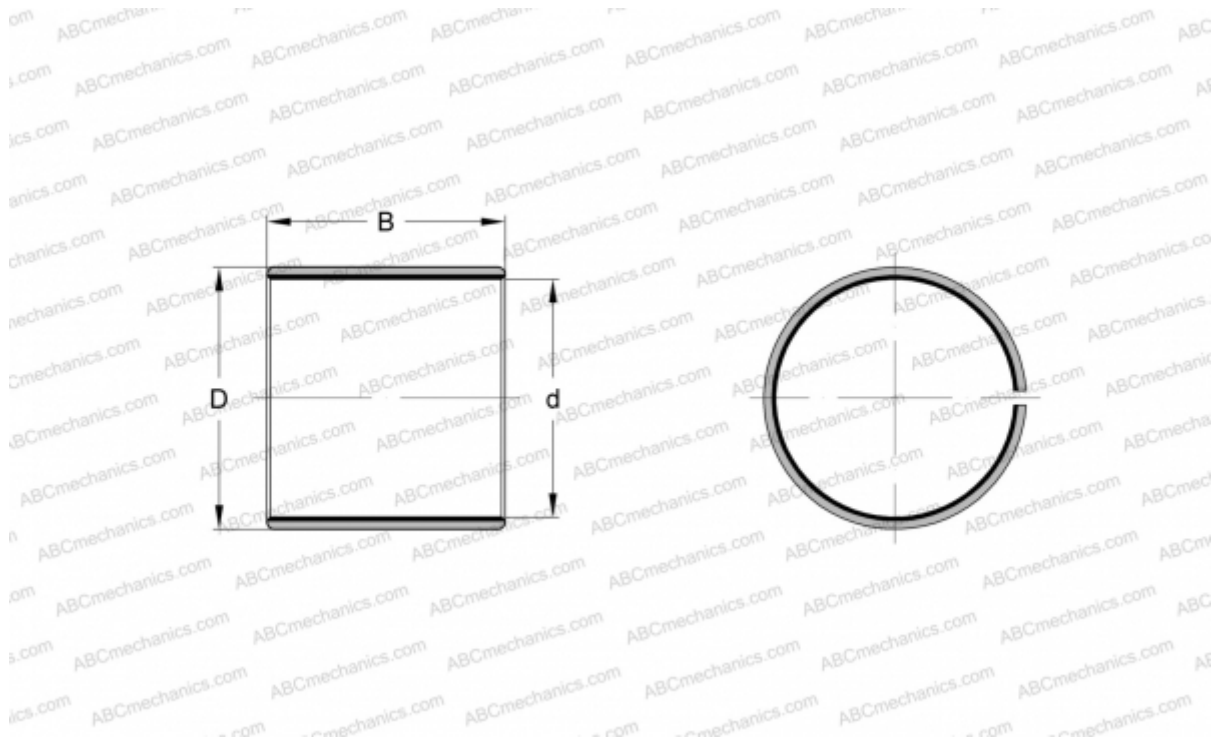

## PCM 455030 E SKF

Plain bushes

TYPE: Plain bearings, Bushings, thrust washers and strips, Bushings, Without flange, Maintenance-free, PTFE composite (SKF)

#### DIMENSIONS, MM

d	45,000
D	50,000
B	30,000

**WEIGHT, KG** 0,083

**MANUFACTURER** [SKF](#)