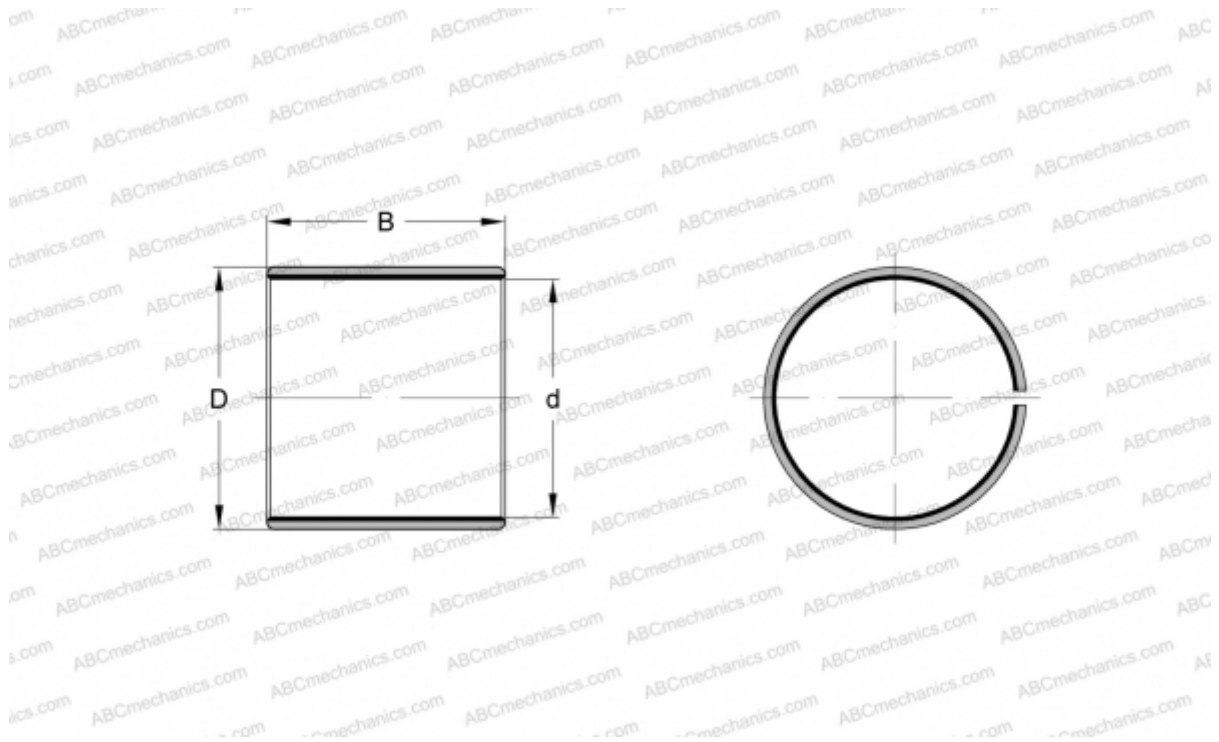

## PCM 455050 E SKF

Plain bushes

TYPE: Plain bearings, Bushings, thrust washers and strips, Bushings, Without flange, Maintenance-free, PTFE composite (SKF)

#### DIMENSIONS, MM

d	45,000
D	50,000
B	50,000

**WEIGHT, KG** 0,140

**MANUFACTURER** [SKF](#)