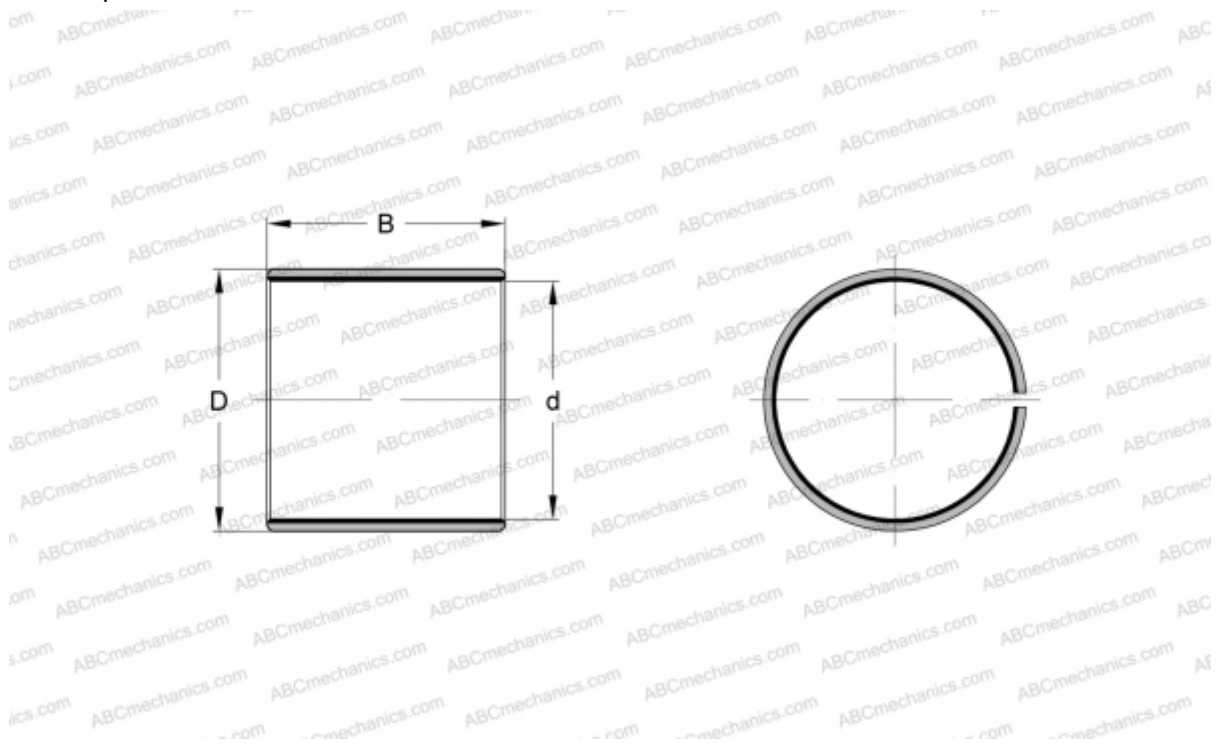

## PCM 505520 E SKF

Plain bushes

TYPE: Plain bearings, Bushings, thrust washers and strips, Bushings, Without flange, Maintenance-free, PTFE composite (SKF)

#### DIMENSIONS, MM

d	50,000
D	55,000
B	20,000

**WEIGHT, KG** 0,062

**MANUFACTURER** [SKF](#)