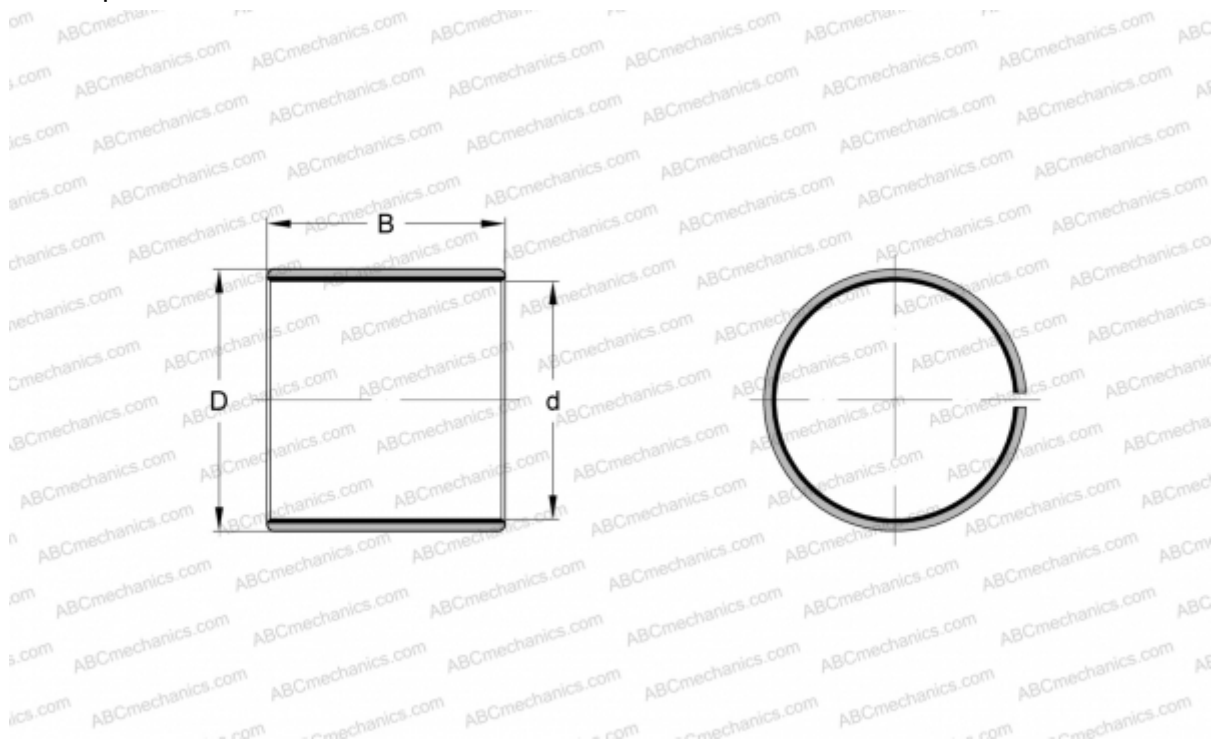

PCM 505560 E SKF

Plain bushes

TYPE: Plain bearings, Bushings, thrust washers and strips, Bushings, Without flange, Maintenance-free, PTFE composite (SKF)

Technical specification

DIMENSIONS, MM

d	50,000
D	55,000
B	60,000

WEIGHT, KG 0,185

MANUFACTURER [SKF](#)

REPLACES

PCM 505560 B