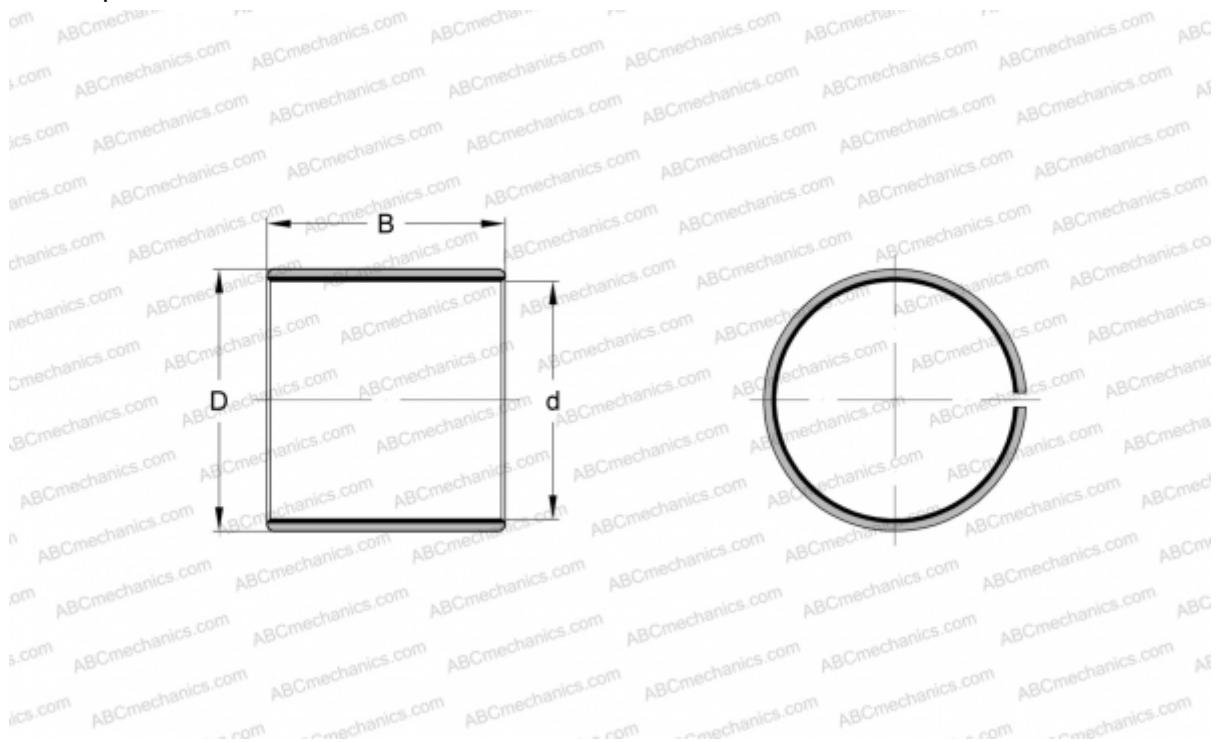

## PCM 556030 E SKF

Plain bushes

TYPE: Plain bearings, Bushings, thrust washers and strips, Bushings, Without flange, Maintenance-free, PTFE composite (SKF)

#### DIMENSIONS, MM

d	55,000
D	60,000
B	30,000

**WEIGHT, KG** 0,100

**MANUFACTURER** [SKF](#)