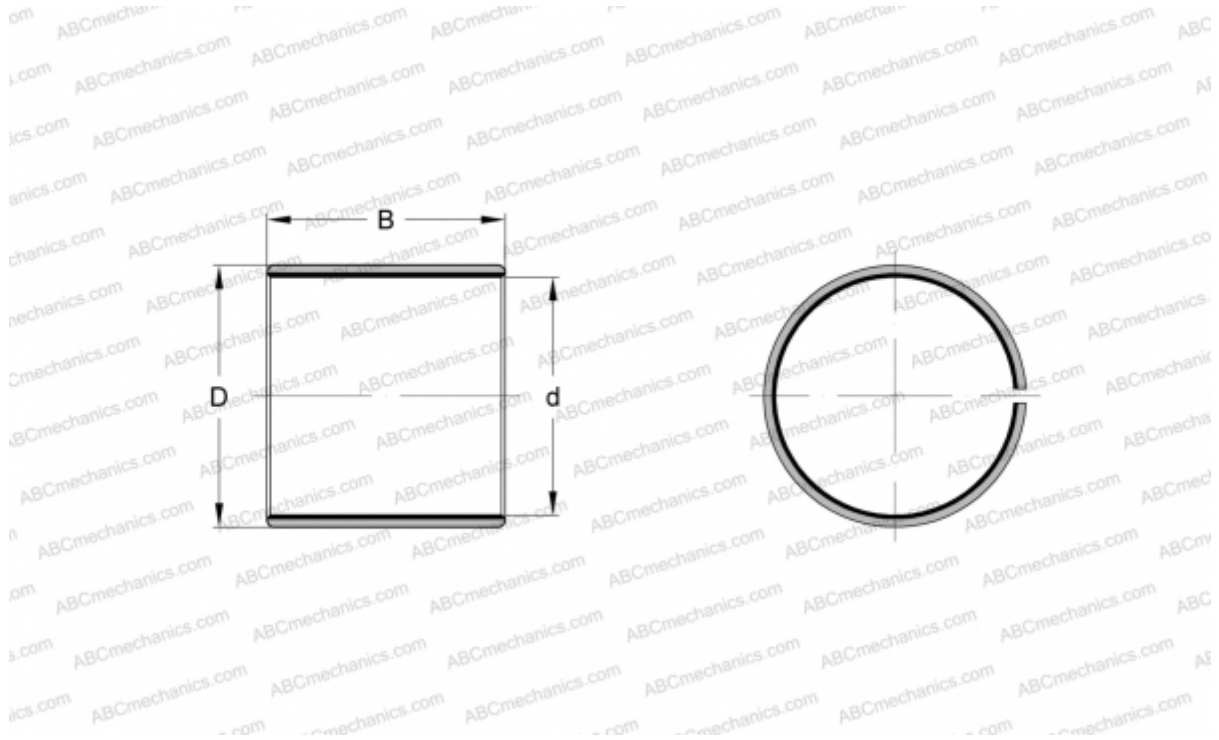

PCM 556060 B SKF

Plain bushes

TYPE: Plain bearings, Bushings, thrust washers and strips, Bushings, Without flange, Maintenance-free, PTFE composite (SKF)

Technical specification

DIMENSIONS, MM

d	55,000
D	60,000
B	60,000