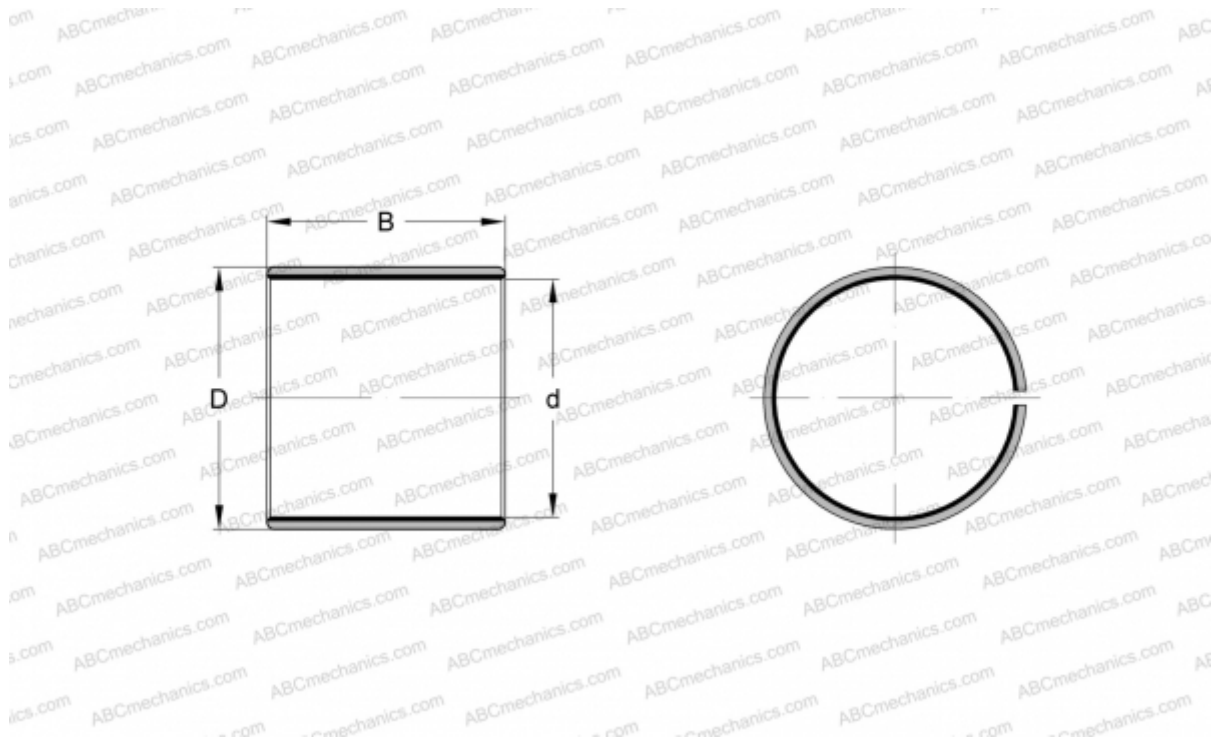

PCM 606520 E SKF

Plain bushes

TYPE: Plain bearings, Bushings, thrust washers and strips, Bushings, Without flange, Maintenance-free, PTFE composite (SKF)

Technical specification

DIMENSIONS, MM

d	60,000
D	65,000
B	20,000