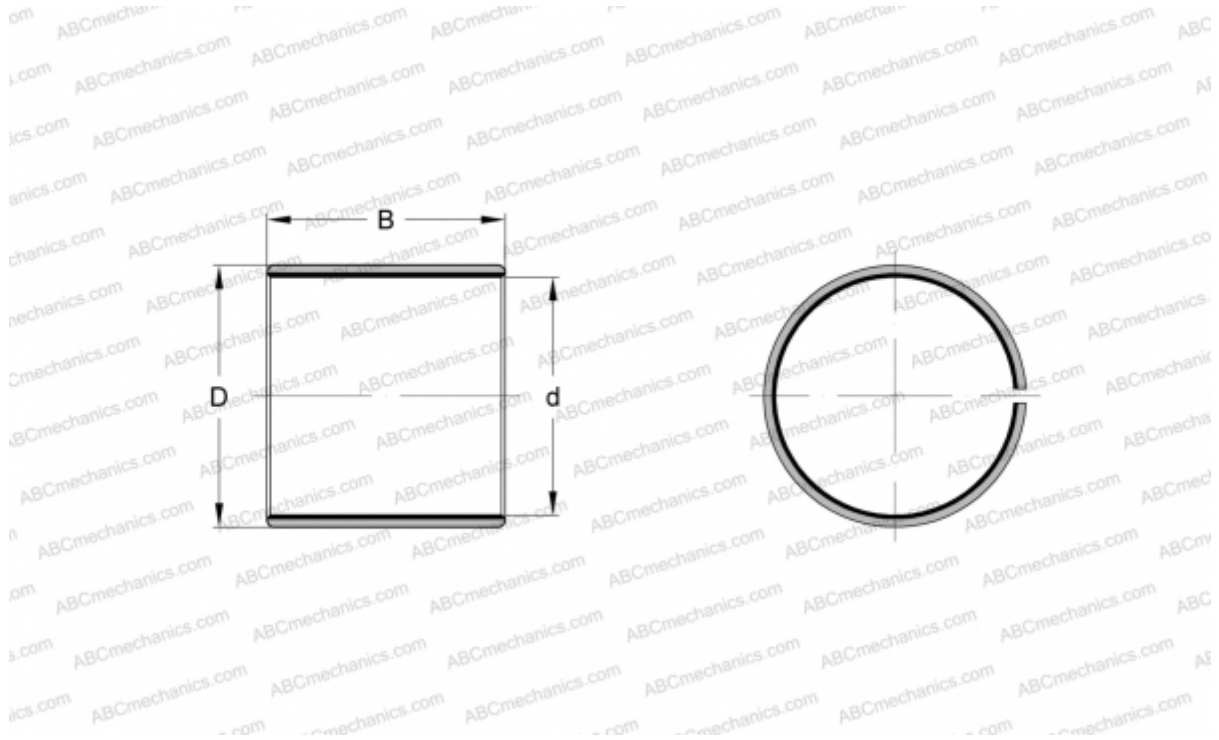

## PCM 606530 E SKF

Plain bushes

TYPE: Plain bearings, Bushings, thrust washers and strips, Bushings, Without flange, Maintenance-free, PTFE composite (SKF)

#### DIMENSIONS, MM

d	60,000
D	65,000
B	30,000

**WEIGHT, KG** 0,110

**MANUFACTURER** [SKF](#)