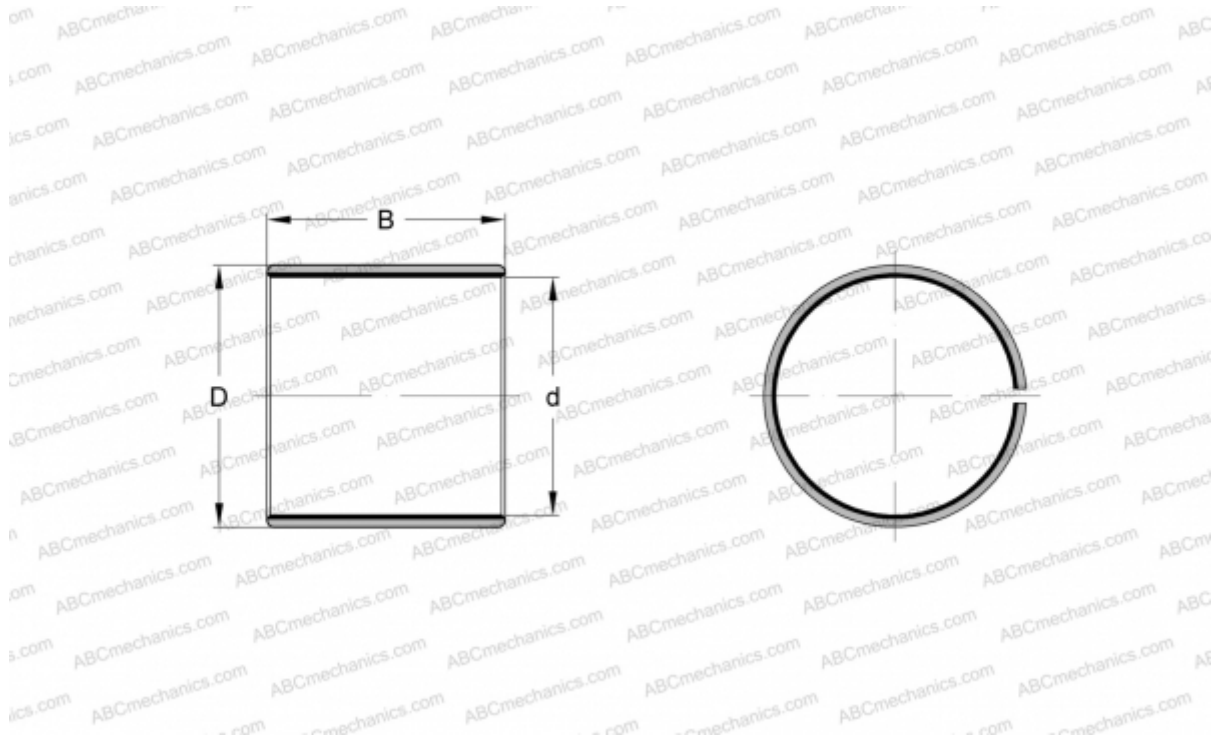

## PCM 606560 E SKF

Plain bushes

TYPE: Plain bearings, Bushings, thrust washers and strips, Bushings, Without flange, Maintenance-free, PTFE composite (SKF)

#### DIMENSIONS, MM

d	60,000
D	65,000
B	60,000

**WEIGHT, KG** 0,220

**MANUFACTURER** [SKF](#)