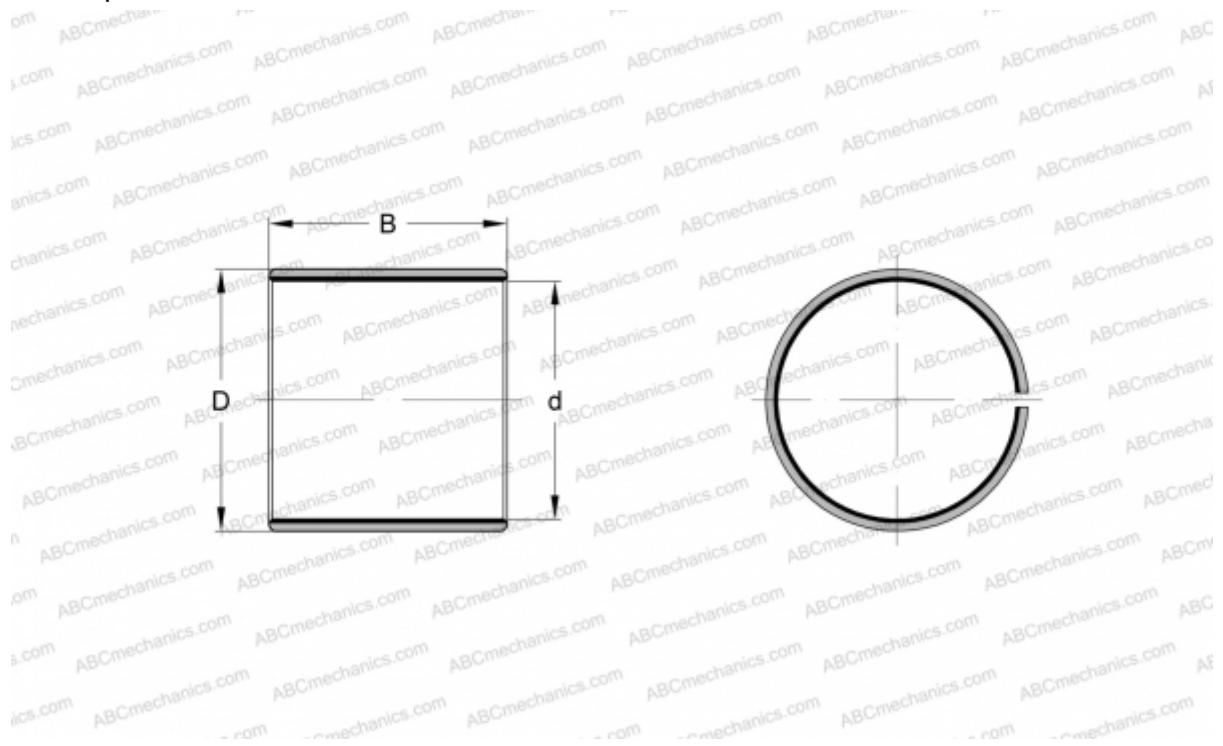

PCM 606570 E SKF

Plain bushes

TYPE: Plain bearings, Bushings, thrust washers and strips, Bushings, Without flange, Maintenance-free, PTFE composite (SKF)

Technical specification

DIMENSIONS, MM

d	60,000
D	65,000
B	70,000

WEIGHT, KG 0,255

MANUFACTURER [SKF](#)

REPLACES

PCM 606570 B