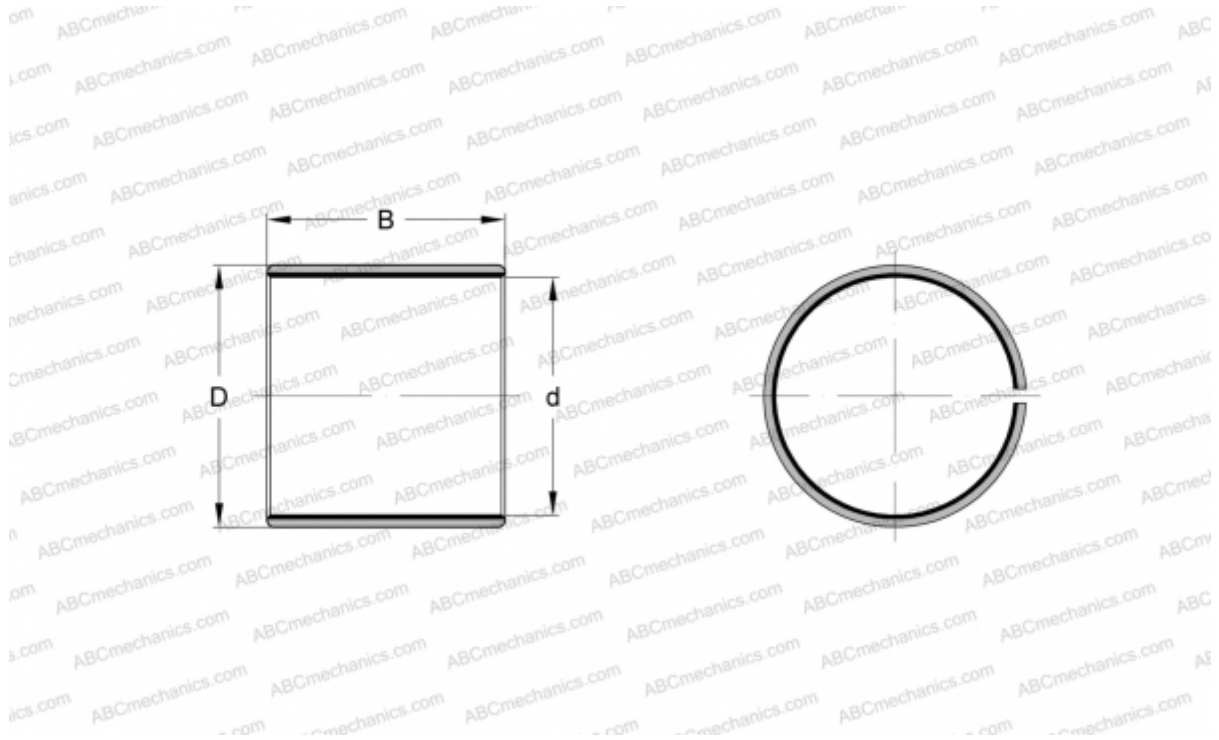

PCM 657030 E SKF

Plain bushes

TYPE: Plain bearings, Bushings, thrust washers and strips, Bushings, Without flange, Maintenance-free, PTFE composite (SKF)

Technical specification

DIMENSIONS, MM

d	65,000
D	70,000
B	30,000

WEIGHT, KG 0,120

MANUFACTURER [SKF](#)

REPLACES

PCM 657030 B