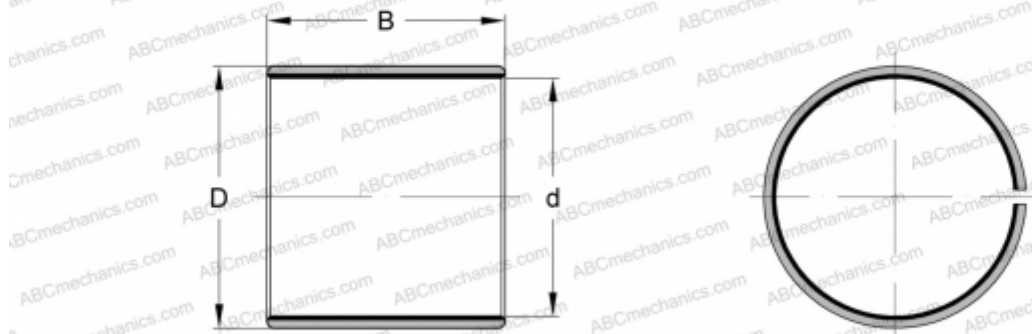

## PCM 657050 E SKF

Plain bushes

TYPE: Plain bearings, Bushings, thrust washers and strips, Bushings, Without flange, Maintenance-free, PTFE composite (SKF)

### Technical specification

#### DIMENSIONS, MM

d	65,000
D	70,000
B	50,000

**WEIGHT, KG** 0,200

**MANUFACTURER** [SKF](#)