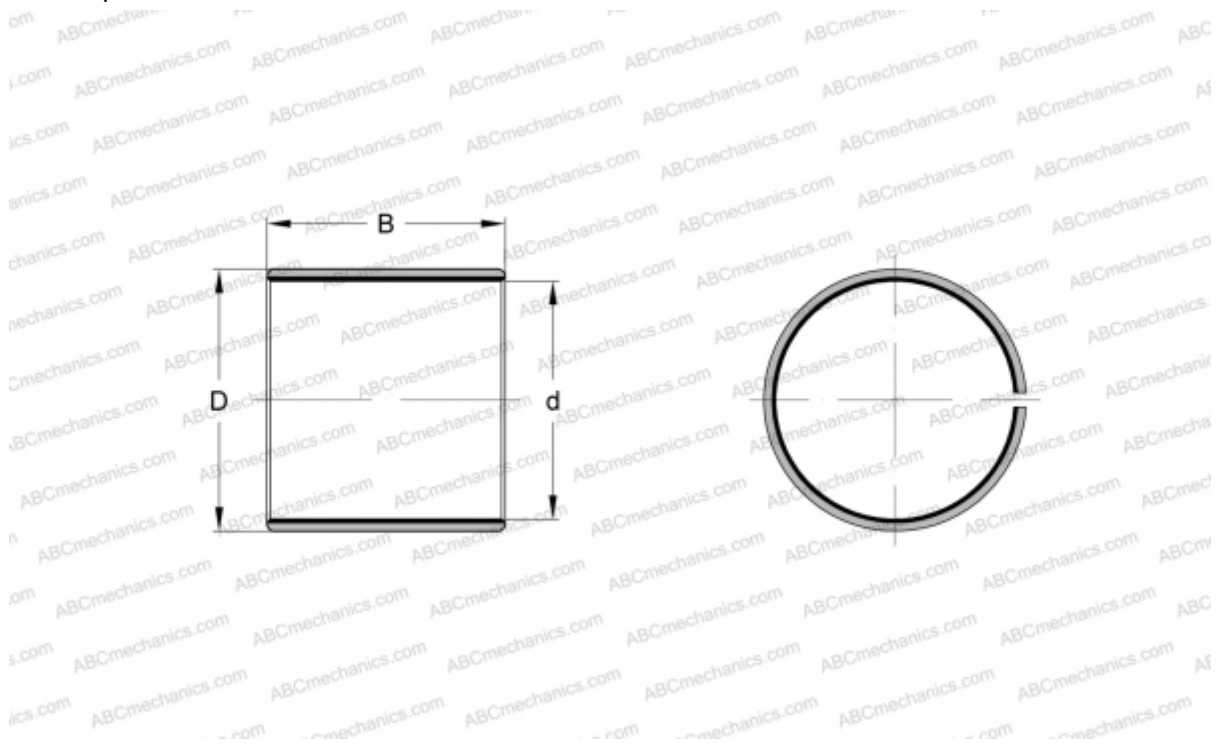

PCM 707570 E SKF

Plain bushes

TYPE: Plain bearings, Bushings, thrust washers and strips, Bushings, Without flange, Maintenance-free, PTFE composite (SKF)

Technical specification

DIMENSIONS, MM

d	70,000
D	75,000
B	70,000