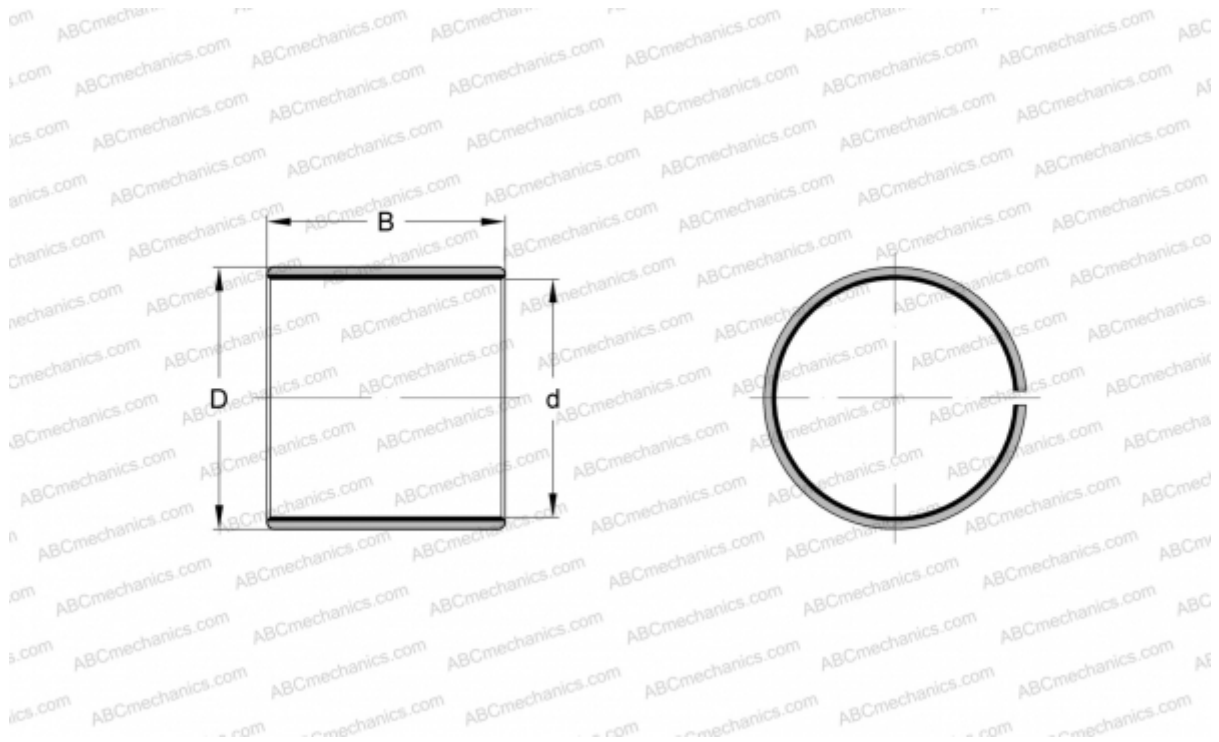

PCM 758050 E SKF

Plain bushes

TYPE: Plain bearings, Bushings, thrust washers and strips, Bushings, Without flange, Maintenance-free, PTFE composite (SKF)

Technical specification

DIMENSIONS, MM

d	75,000
D	80,000
B	50,000

WEIGHT, KG 0,230

MANUFACTURER [SKF](#)

REPLACES

PCM 758050 B