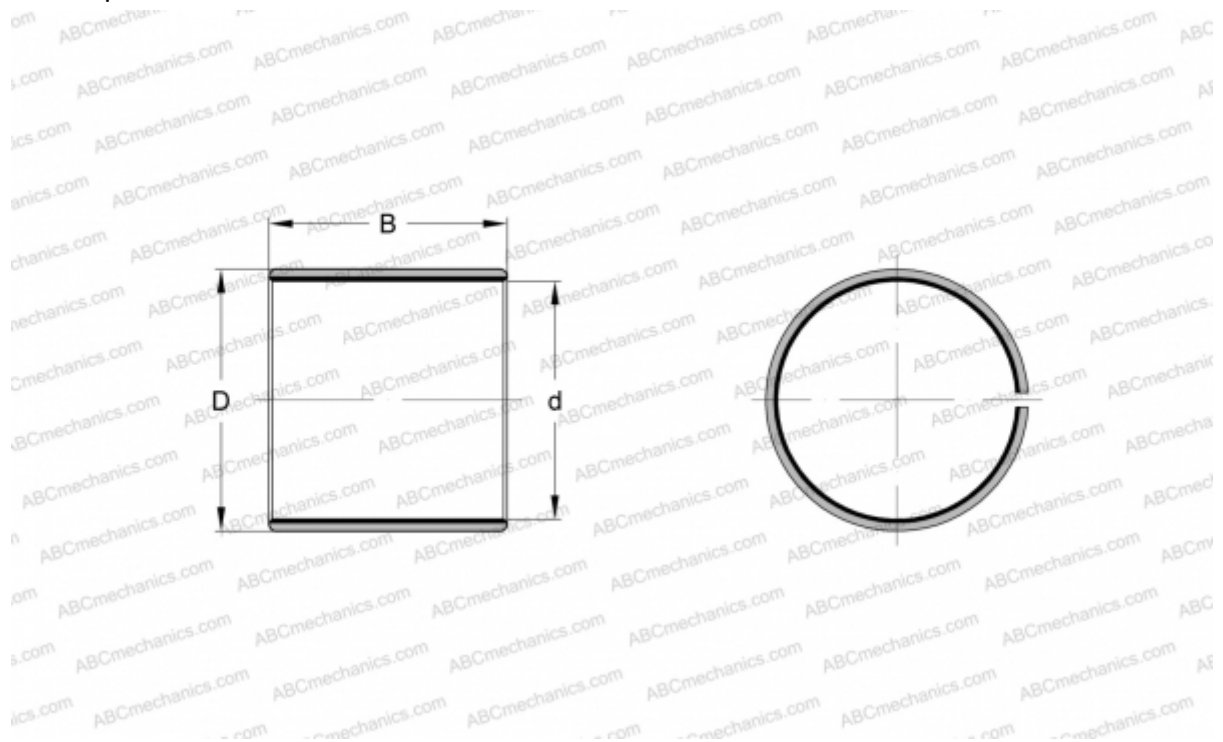

PCM 758080 E SKF

Plain bushes

TYPE: Plain bearings, Bushings, thrust washers and strips, Bushings, Without flange, Maintenance-free, PTFE composite (SKF)

Technical specification

DIMENSIONS, MM

d	75,000
D	80,000
B	80,000

WEIGHT, KG 0,365

MANUFACTURER [SKF](#)

REPLACES

PCM 758080 B