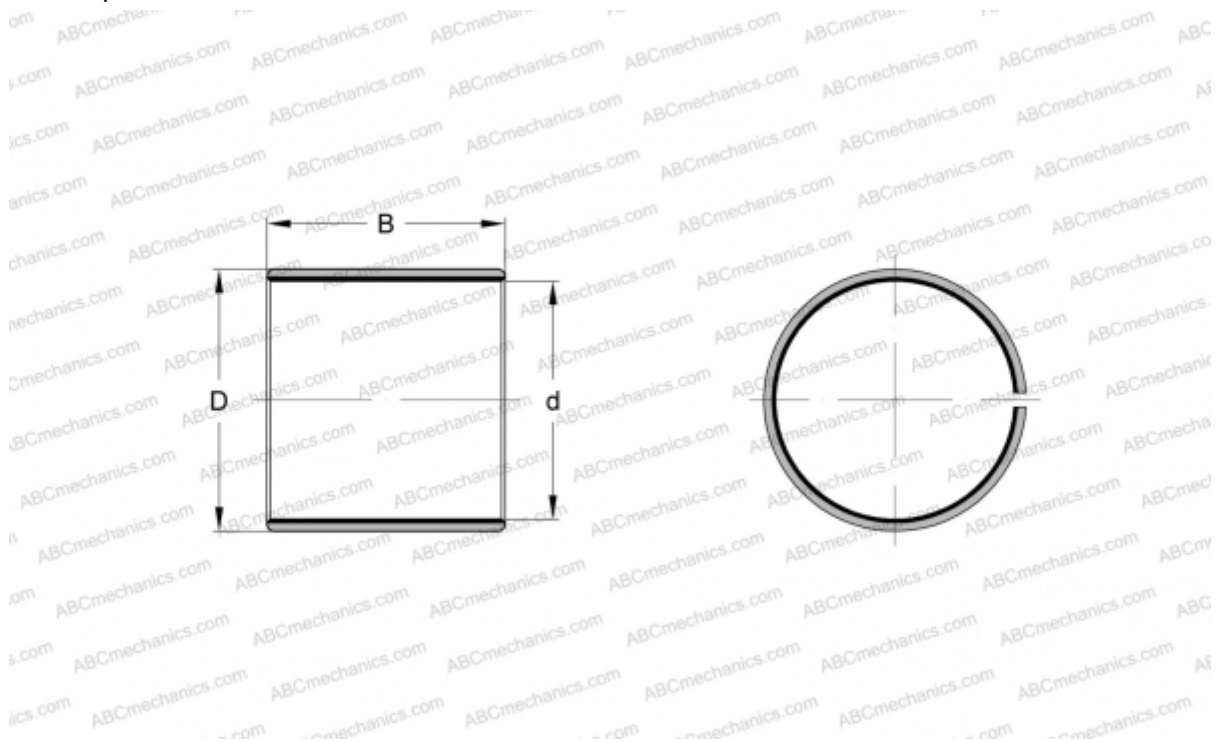

PCM 808560 E SKF

Plain bushes

TYPE: Plain bearings, Bushings, thrust washers and strips, Bushings, Without flange, Maintenance-free, PTFE composite (SKF)

Technical specification

DIMENSIONS, MM

d	80,000
D	85,000
B	60,000

WEIGHT, KG 0,290

MANUFACTURER [SKF](#)

REPLACES

PCM 808560 B