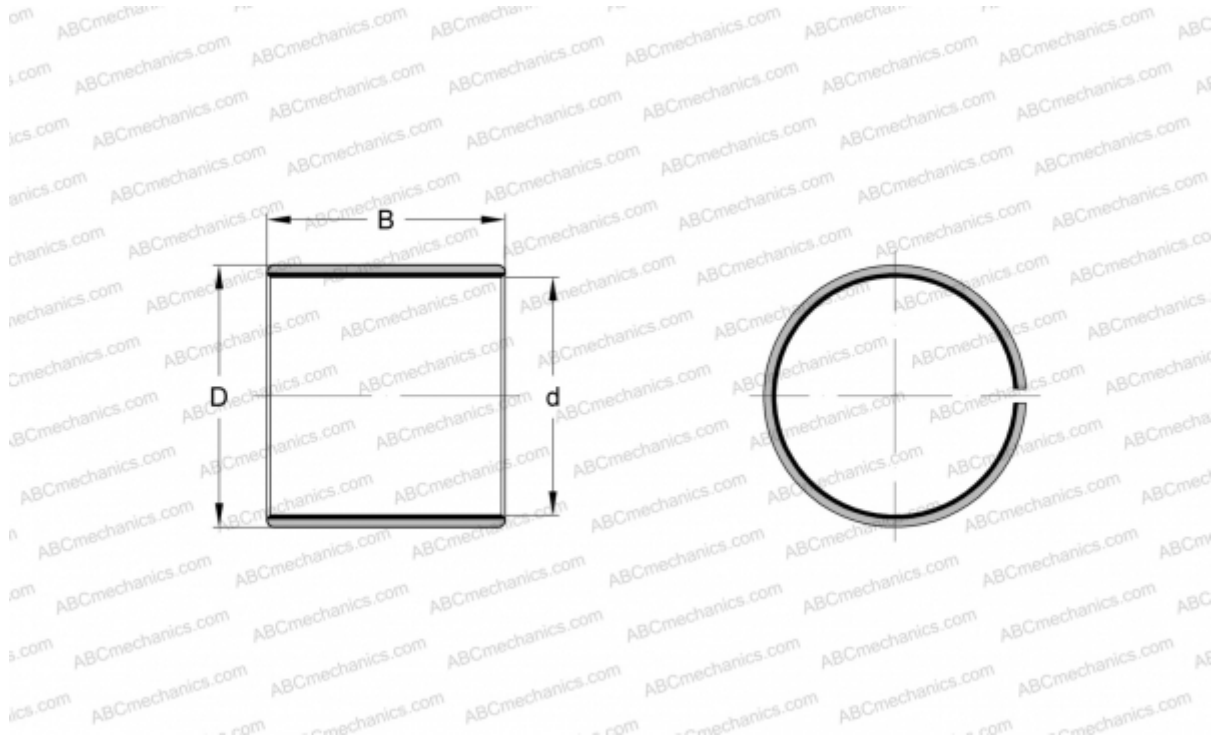

## PCM 8085100 E SKF

Plain bushes

TYPE: Plain bearings, Bushings, thrust washers and strips, Bushings, Without flange, Maintenance-free, PTFE composite (SKF)

#### DIMENSIONS, MM

d	80,000
D	85,000
B	100,000

**WEIGHT, KG** 0,485

**MANUFACTURER** [SKF](#)