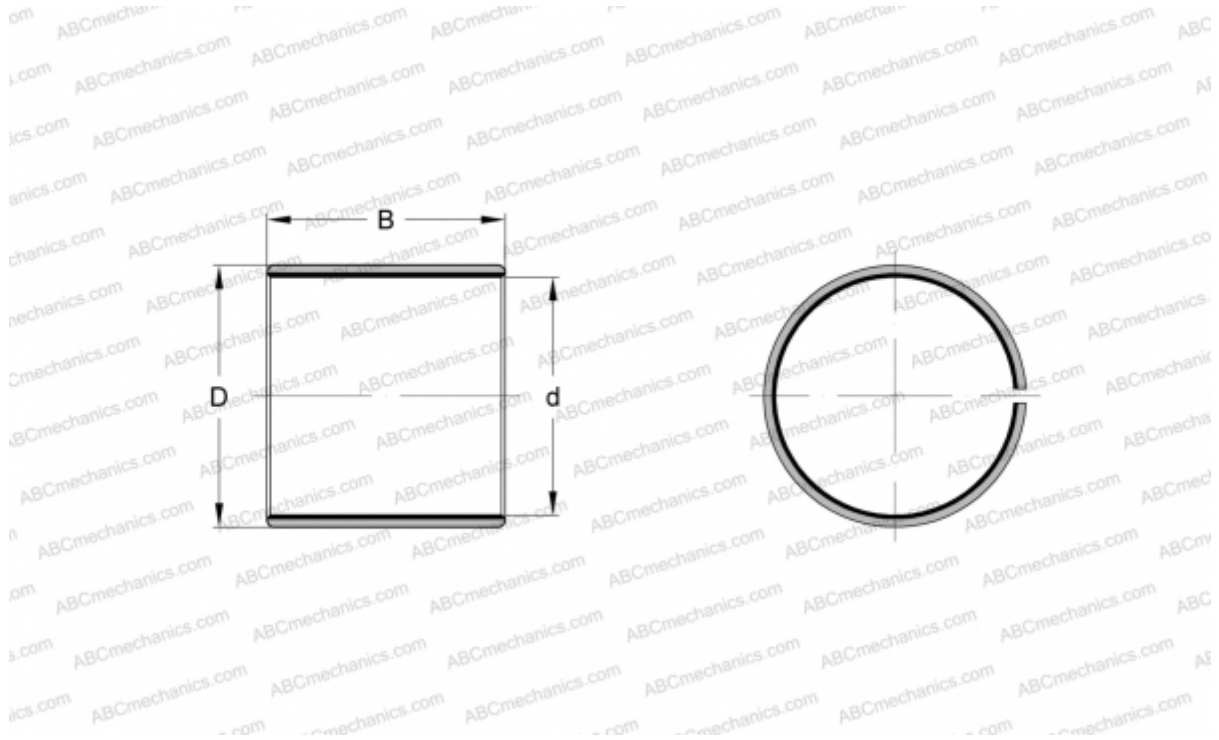

## PCM 8590100 E SKF

Plain bushes

TYPE: Plain bearings, Bushings, thrust washers and strips, Bushings, Without flange, Maintenance-free, PTFE composite (SKF)

#### DIMENSIONS, MM

d	85,000
D	90,000
B	100,000

**WEIGHT, KG** 0,510

**MANUFACTURER** [SKF](#)