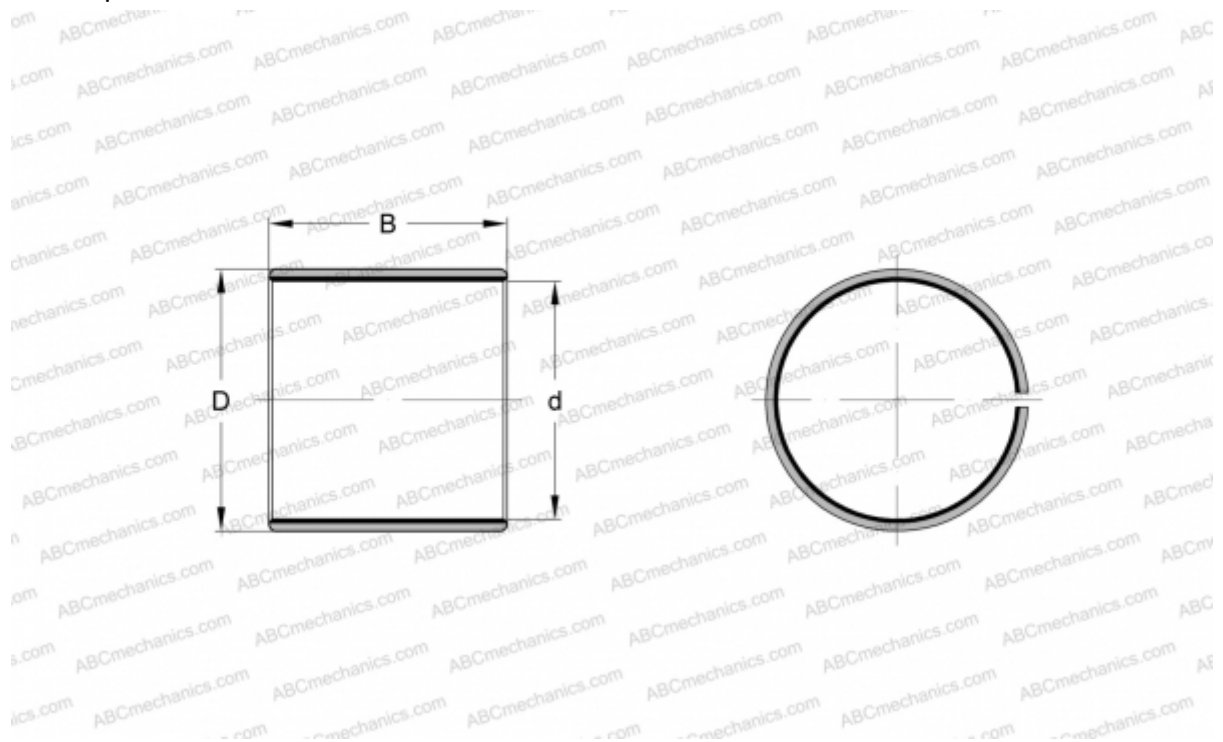

PCM 909560 E SKF

Plain bushes

TYPE: Plain bearings, Bushings, thrust washers and strips, Bushings, Without flange, Maintenance-free, PTFE composite (SKF)

Technical specification

DIMENSIONS, MM

d	90,000
D	95,000
B	60,000

WEIGHT, KG 0,325

MANUFACTURER [SKF](#)

REPLACES

PCM 909560 B