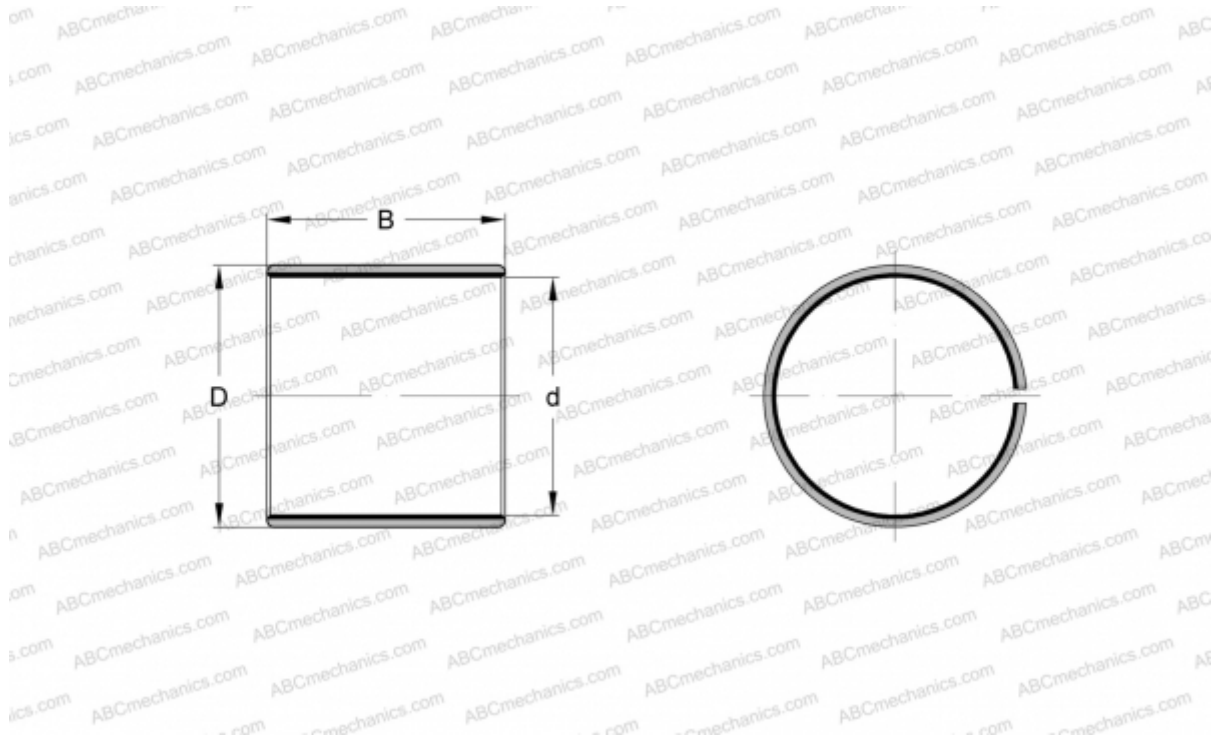

PCM 9095100 E SKF

Plain bushes

TYPE: Plain bearings, Bushings, thrust washers and strips, Bushings, Without flange, Maintenance-free, PTFE composite (SKF)

Technical specification

DIMENSIONS, MM

d	90,000
D	95,000
B	100,000

WEIGHT, KG 0,540

MANUFACTURER [SKF](#)

REPLACES

PCM 9095100 B