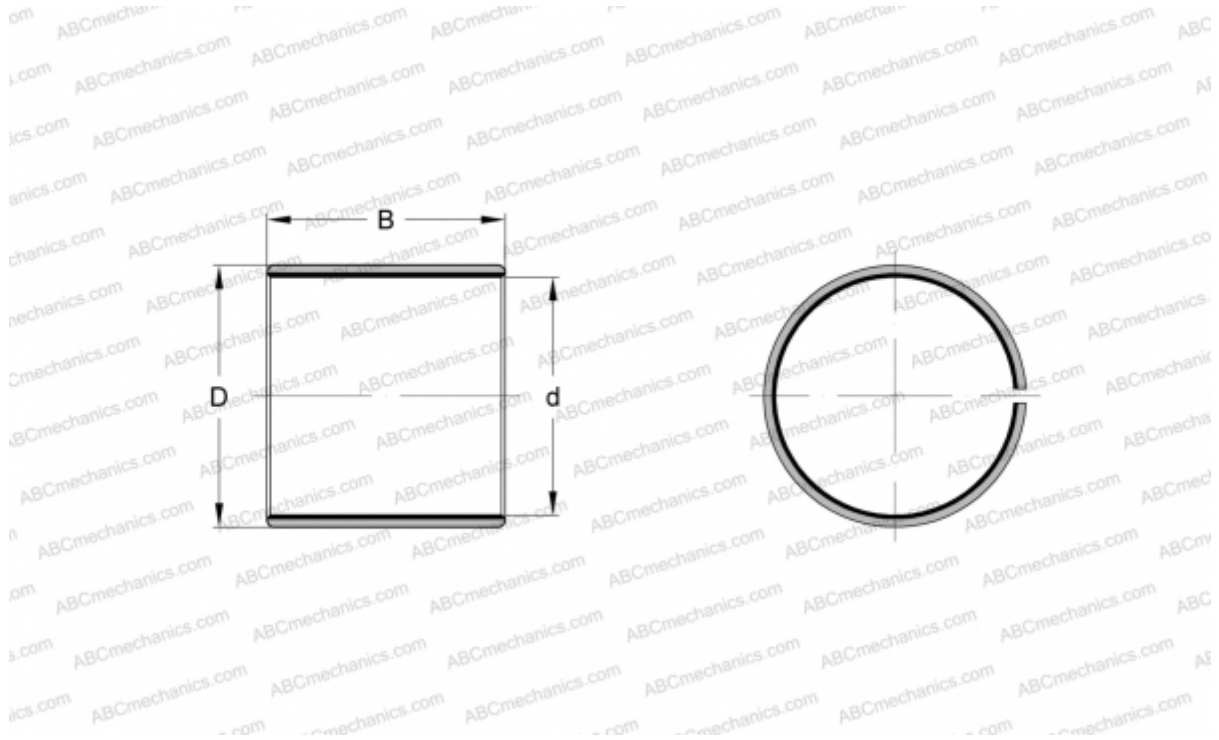

PCM 10010550 E SKF

Plain bushes

TYPE: Plain bearings, Bushings, thrust washers and strips, Bushings, Without flange, Maintenance-free, PTFE composite (SKF)

Technical specification

DIMENSIONS, MM

d	100,000
D	105,000
B	50,000

WEIGHT, KG 0,305

MANUFACTURER [SKF](#)

REPLACES

PCM 10010550 B