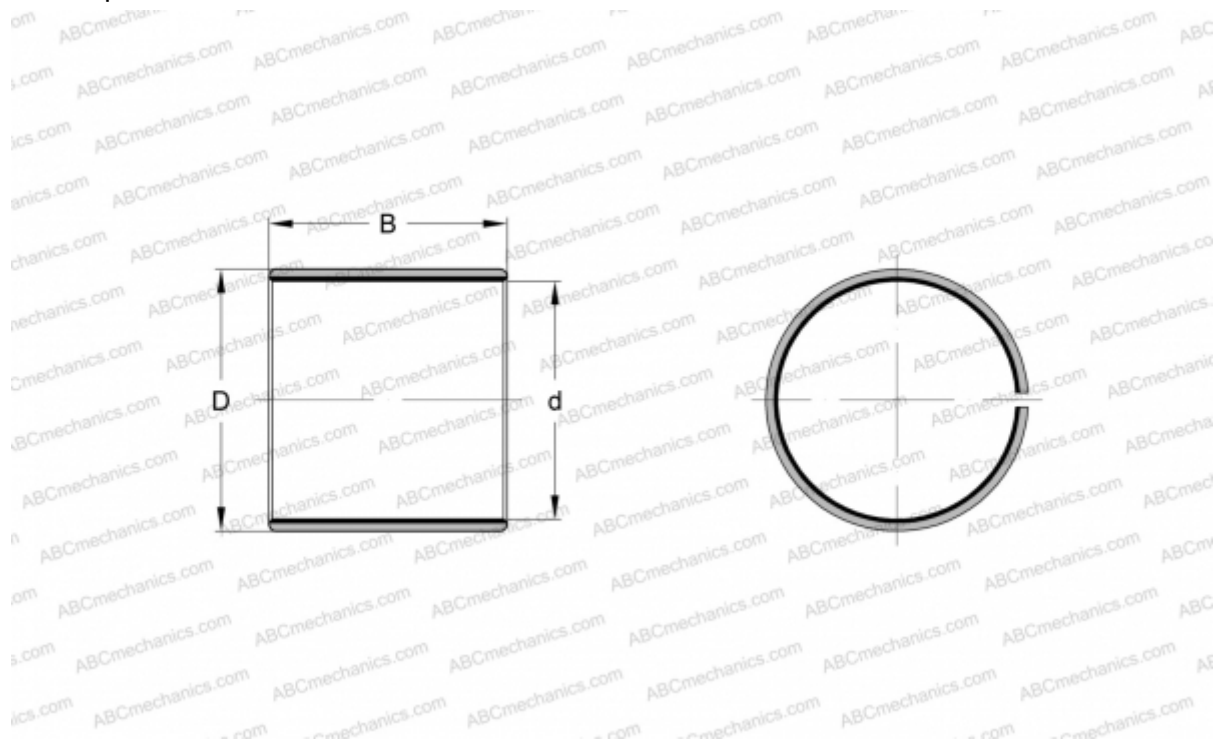

PCM 100105115 E SKF

Plain bushes

TYPE: Plain bearings, Bushings, thrust washers and strips, Bushings, Without flange, Maintenance-free, PTFE composite (SKF)

Technical specification

DIMENSIONS, MM

d	100,000
D	105,000
B	115,000

WEIGHT, KG 0,690

MANUFACTURER [SKF](#)

REPLACES

PCM 100105115 B