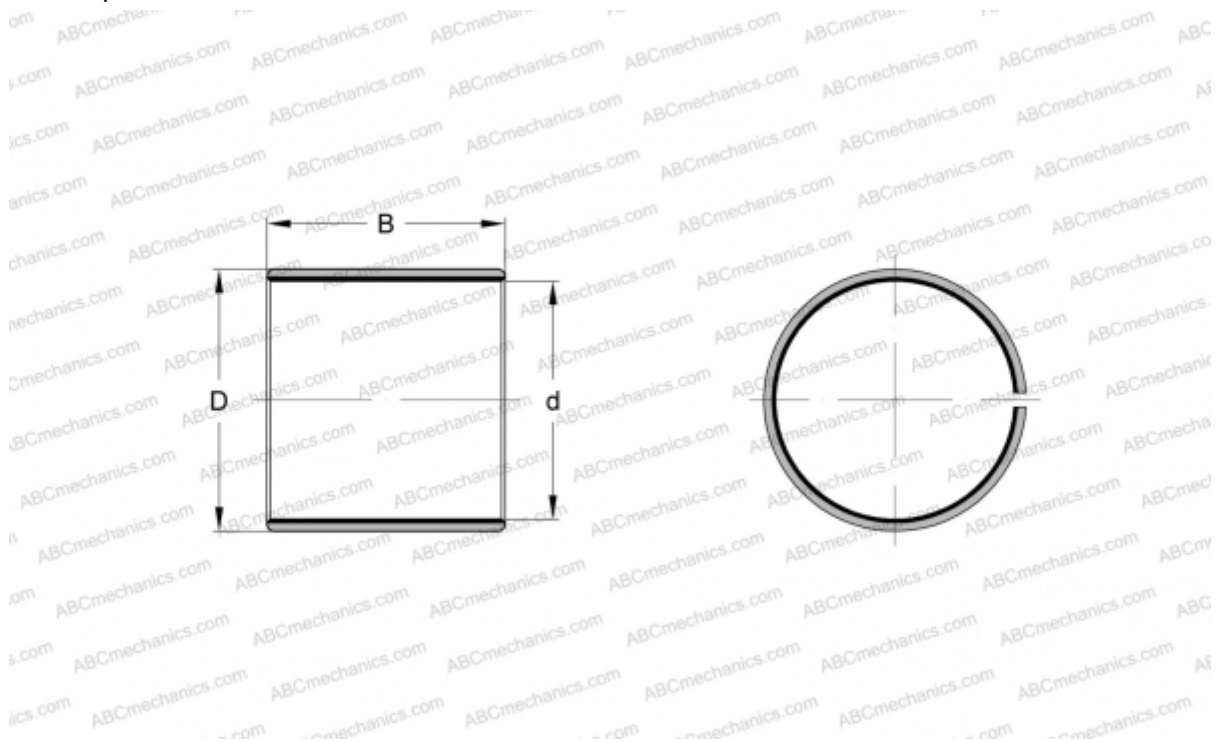

## PCM 110115115 E SKF

Plain bushes

TYPE: Plain bearings, Bushings, thrust washers and strips, Bushings, Without flange, Maintenance-free, PTFE composite (SKF)

#### DIMENSIONS, MM

d	110,000
D	115,000
B	115,000

**WEIGHT, KG** 0,760

**MANUFACTURER** [SKF](#)