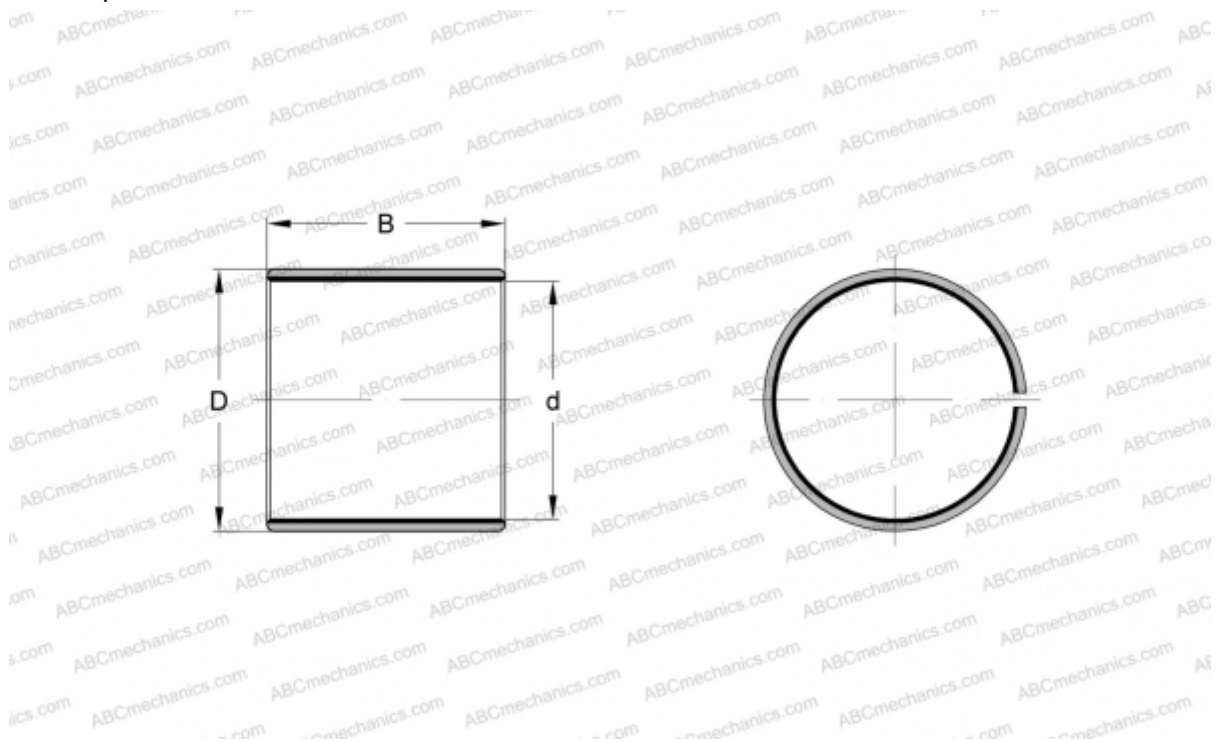

## PCM 120125100 E SKF

Plain bushes

TYPE: Plain bearings, Bushings, thrust washers and strips, Bushings, Without flange, Maintenance-free, PTFE composite (SKF)

#### DIMENSIONS, MM

d	120,000
D	125,000
B	100,000

**WEIGHT, KG** 0,715

**MANUFACTURER** [SKF](#)