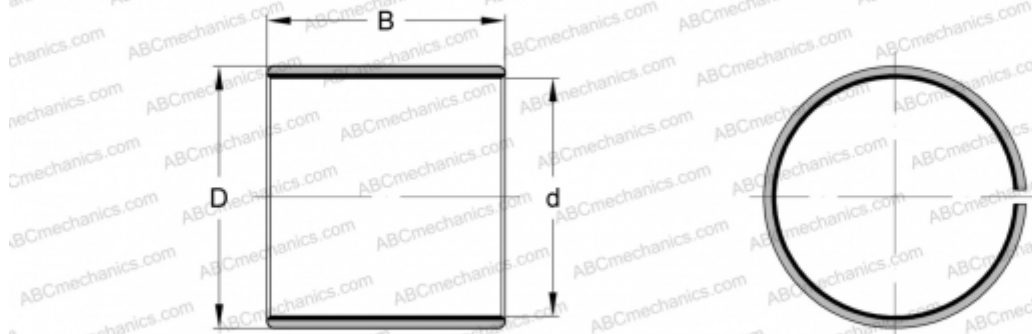

PCM 120125120 E SKF

Plain bushes

TYPE: Plain bearings, Bushings, thrust washers and strips, Bushings, Without flange, Maintenance-free, PTFE composite (SKF)

Technical specification

DIMENSIONS, MM

d	120,000
D	125,000
B	120,000

WEIGHT, KG 0,880

MANUFACTURER [SKF](#)

REPLACES

PCM 120125120 B